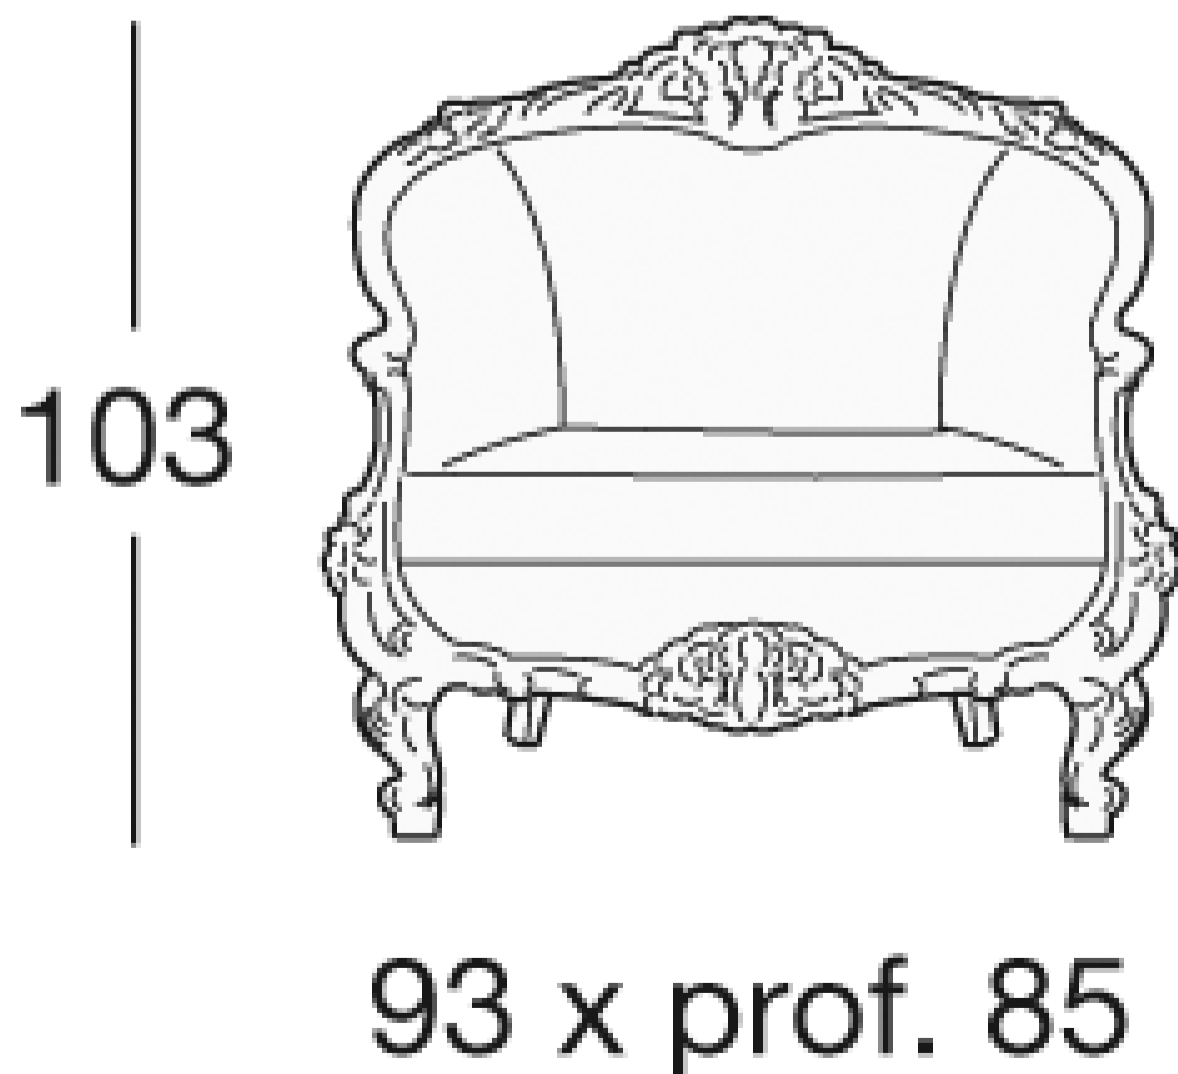

ADONE

Art. 8871

Armchair

Adone Armchair is characterised by a comfortable embracing seat and a luxurious structure decorated by carved details. Elegant daisy flowers at the seating base are the main feature to recognize this item. Soft linings of the crown enclose the high-quality upholstery made by high qualified masters.