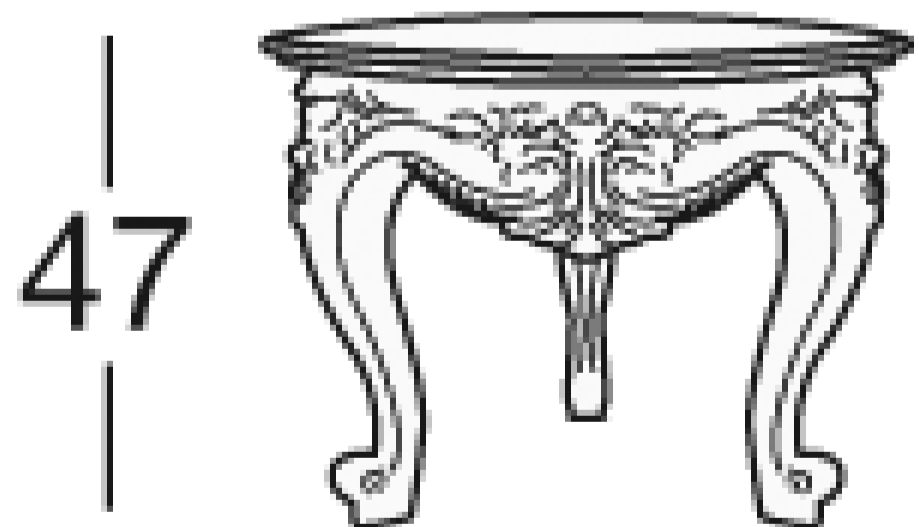

ADONE

Art. 8875 - 8876 - 8877

Armchair

Adone collection is completed by side and coffee tables that perfectly match with the style of the upholstered items. Adone collection in its ensemble guarantees a luxurious, unique, and sophisticated scenario. Adone side and coffee tables are a SILIK must have, made by high qualified craftsman.

— 126 x prof. 65 —

— Ø 64 —

47

64 x prof. 64