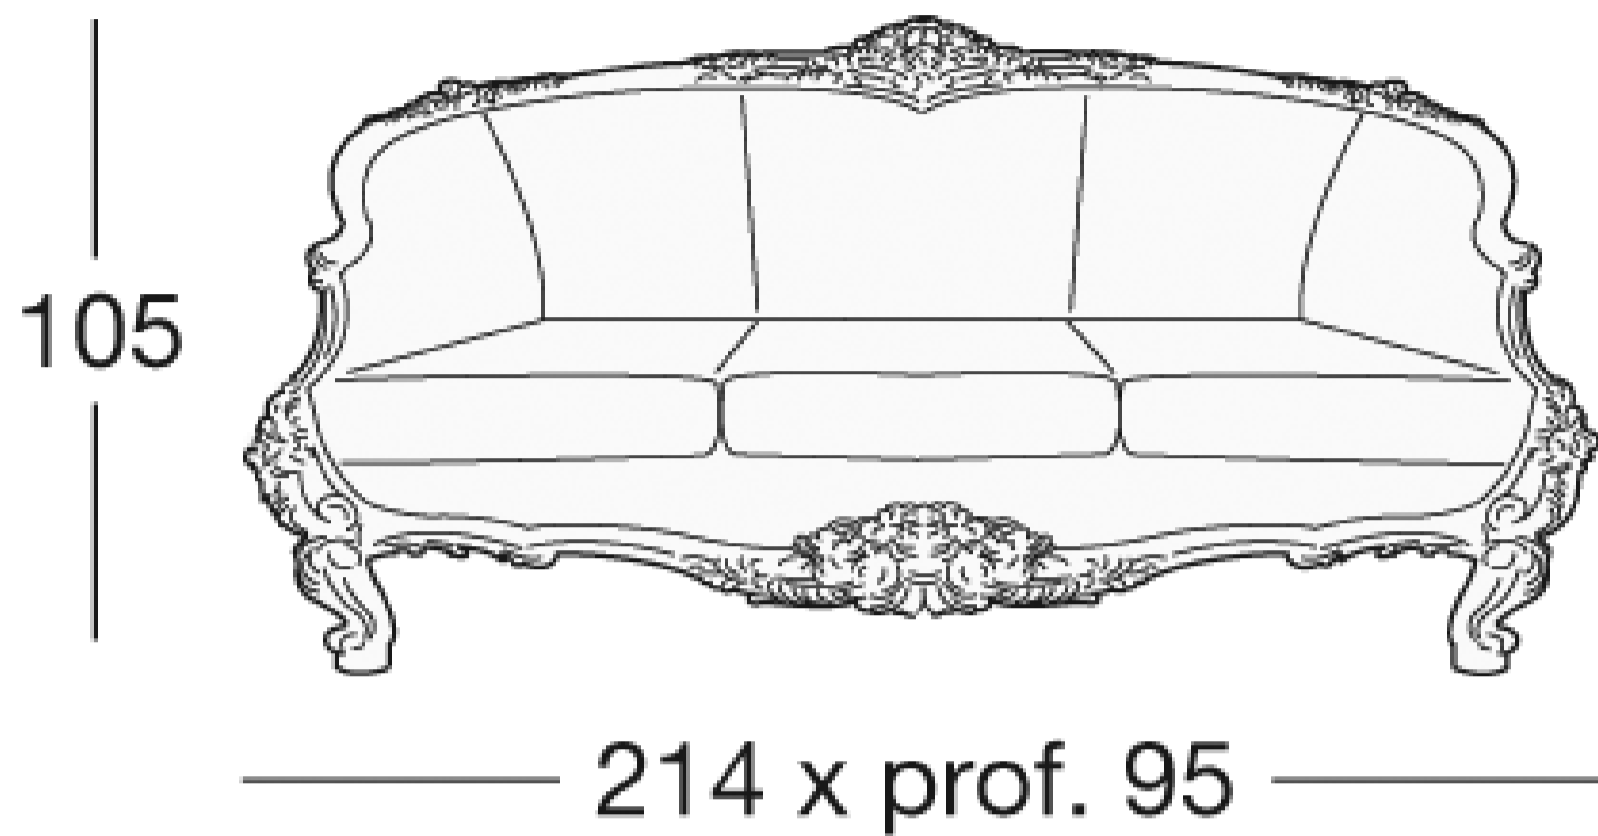

ADONE

Sitting room

The Adone collection has six items: a comfortable and cozy armchair, a two-seater sofa, and a larger three-seater sofa more than two meters long. The tables of this set are three of which one round elegant and immediately recognizable for the important friezes. The impressiveness of these products has the ability to furnish a room with a unique and unforgettable style.

ADONE

Art. 8873 - 8872

Sofa

2/3-seater sofas are recognisable by the unique baroque carvings around the classic styled upholstery. The luxury of these seatings is extreme, always maintaining high level of elegance and each customer's need.

ADONE

Art. 8871

Armchair

Adone Armchair is characterised by a comfortable embracing seat and a luxurious structure decorated by carved details. Elegant daisy flowers at the seating base are the main feature to recognize this item. Soft linings of the crown enclose the high-quality upholstery made by high qualified masters.

— 126 x prof. 65 —

— Ø 64 —

47

64 x prof. 64