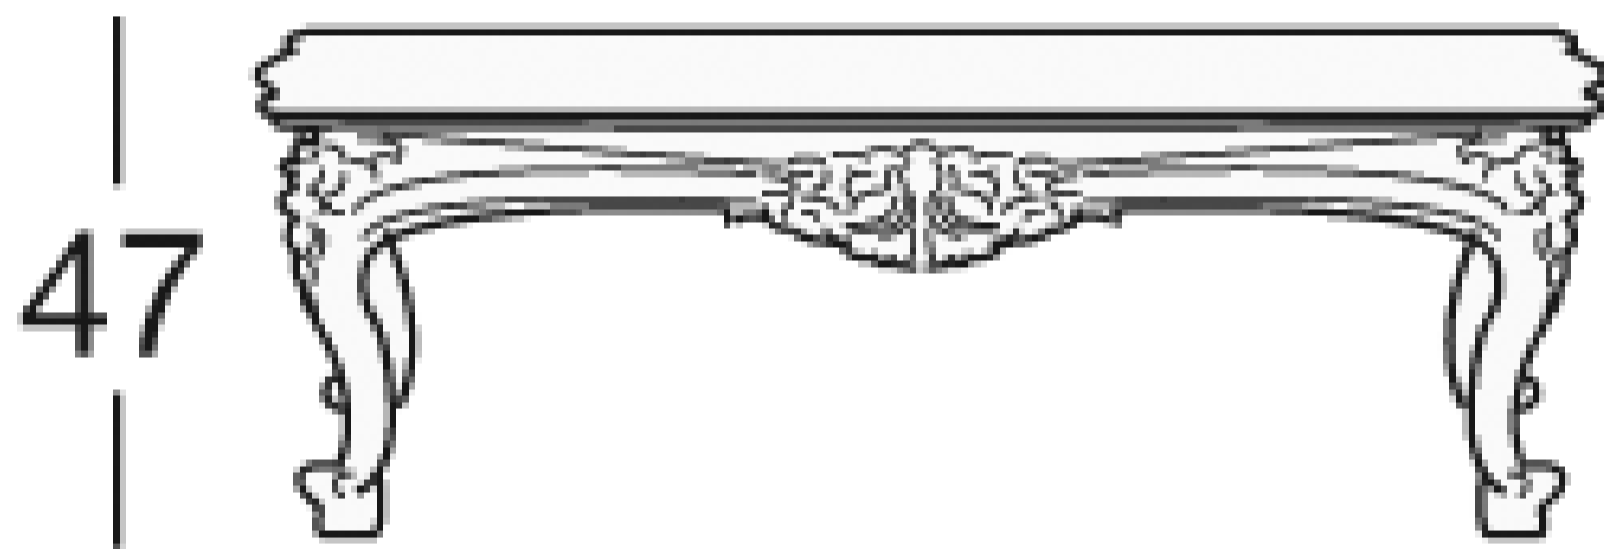

ADONE

Art. 8875 - 8876 - 8877

Armchair

Adone collection is completed by side and coffee tables that perfectly match with the style of the upholstered items. Adone collection in its ensemble guarantees a luxurious, unique, and sophisticated scenario. Adone side and coffee tables are a SILIK must have, made by high qualified craftsman.

— 126 x prof. 65 —