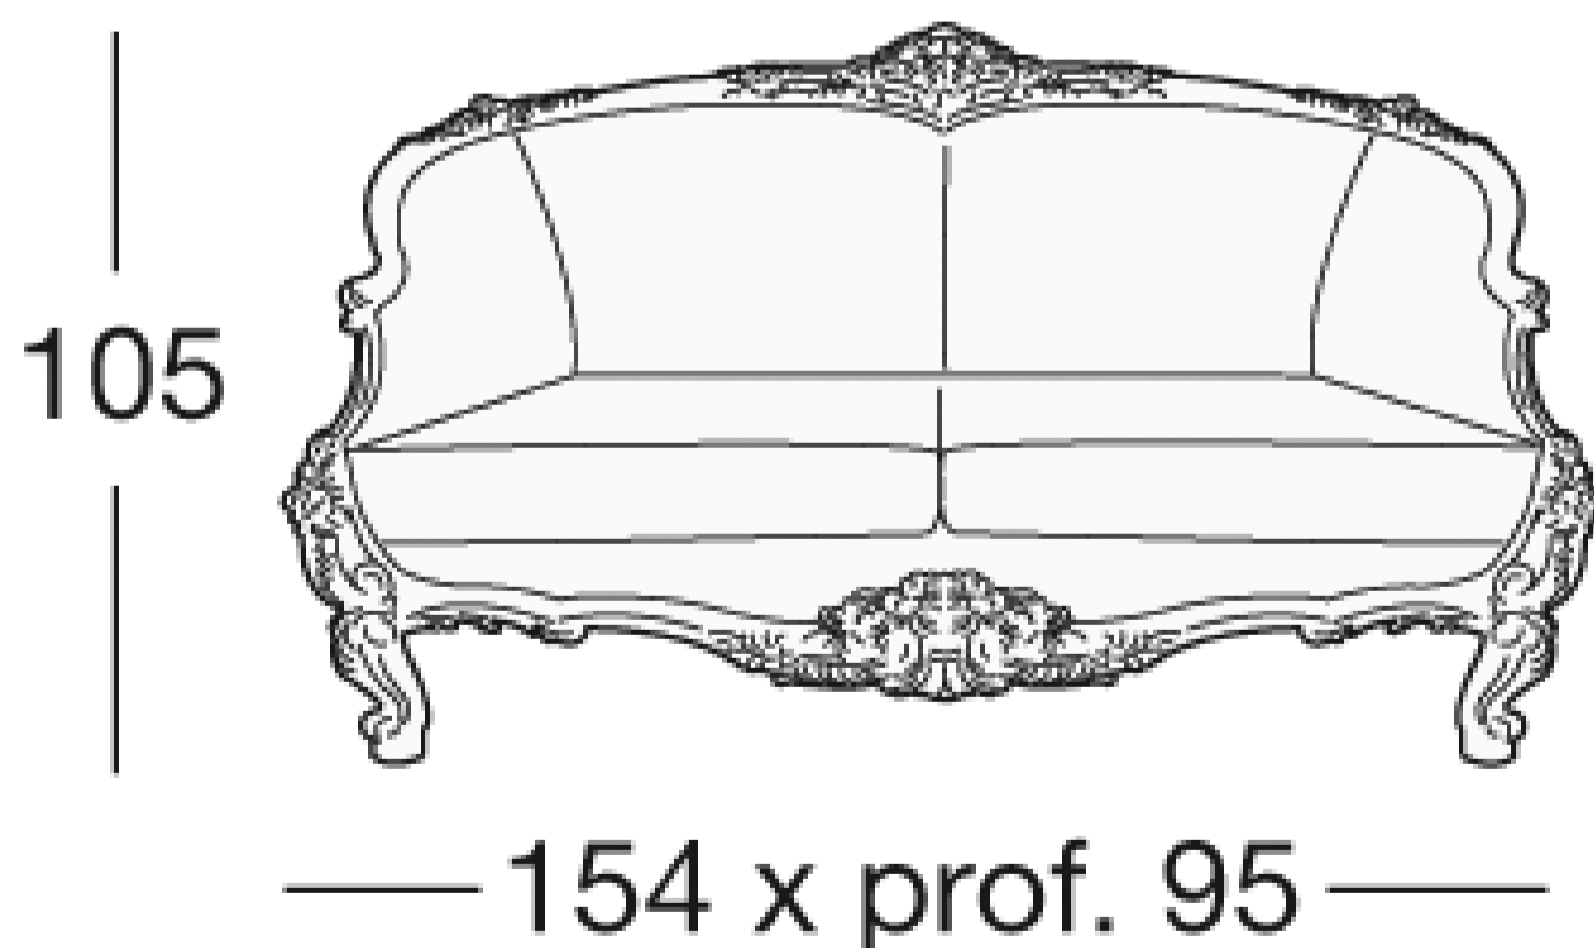

The Adone collection has six items: a comfortable and cozy armchair, a two-seater sofa, and a larger three-seater sofa more than two meters long. The tables of this set are three of which one round elegant and immediately recognizable for the important friezes. The impressiveness of these products has the ability to furnish a room with a unique and unforgettable style.

ADONE

Art. 8873 - 8872

Sofa

2/3-seater sofas are recognisable by the unique baroque carvings around the classic styled upholstery. The luxury of these seatings is extreme, always maintaining high level of elegance and each customer's need.