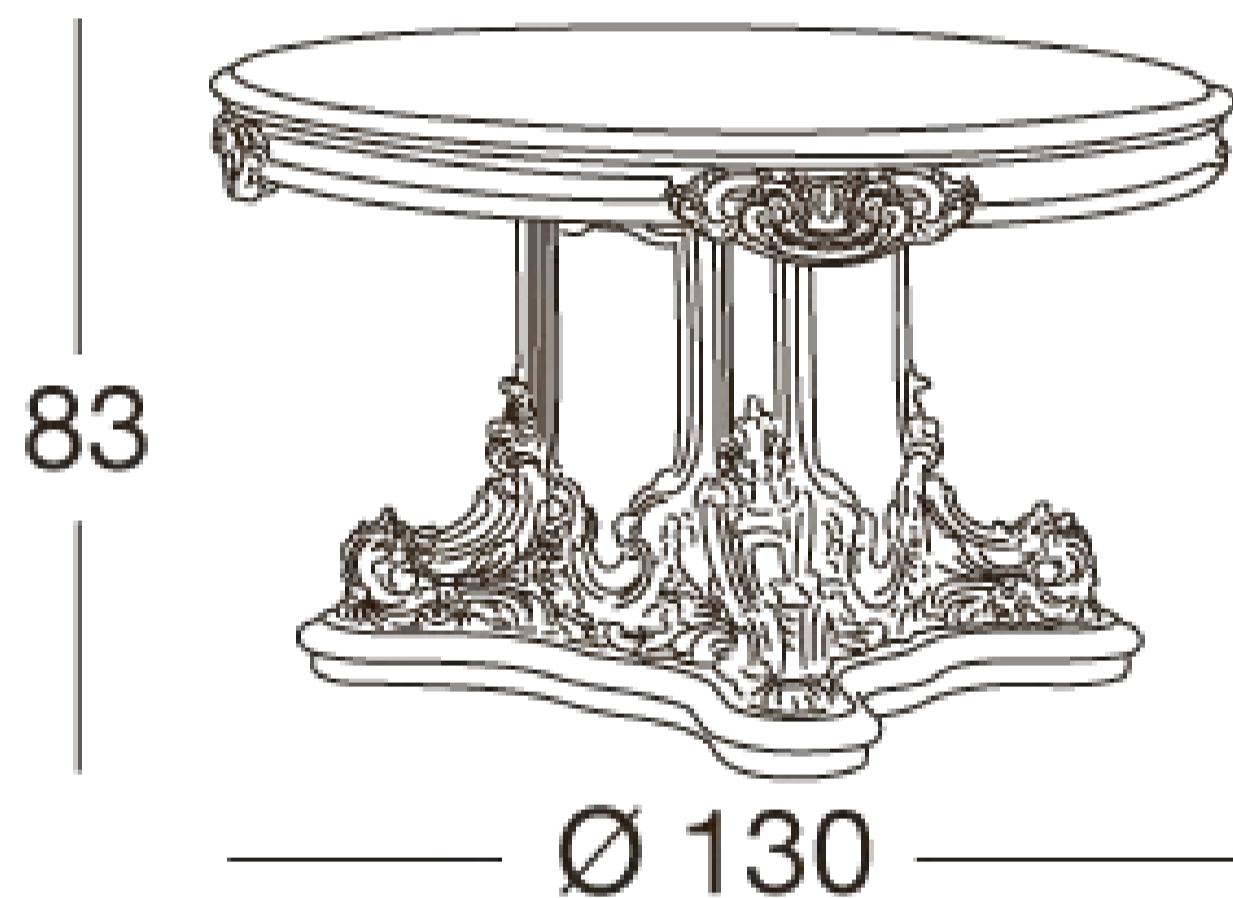

APOLLONIA

Dining room

The Apollonia Dining Room set consists of a large and decorated glass cabinet, a spacious and imposing sideboard, three tables with a majestic and stylish supporting leg, a chair, and an armchair. Austere compared to other collections Apollonia arrogates the charm of minimal detail in the right place. A dining room without too many frills but still charming and luxurious.

96

203 x prof. 56

APOLLONIA

Art. 9974-9975-9976

Tables

The tables of the Apollonia collection are three: all of them are unique, and immediately recognizable thanks to a timeless charm. While the two rectangular models are distinguished only by their size, the third table is round, it recalls the base leg of the rectangular versions and the decorations on the profile. All tables can be enriched by hand-painted decorations.

83

300 x prof. 130

APOLLONIA

Art. 9977-9978

Chairs

Linear and not too carved, the chairs of the Apollonia set are characterized by a sober elegance. The backrest assumes, in the upper part, a more irregular shape enlarging the support space. With their 112 cm high, both chair and armchair ensure a good back support ensuring a certain sitting comfort.