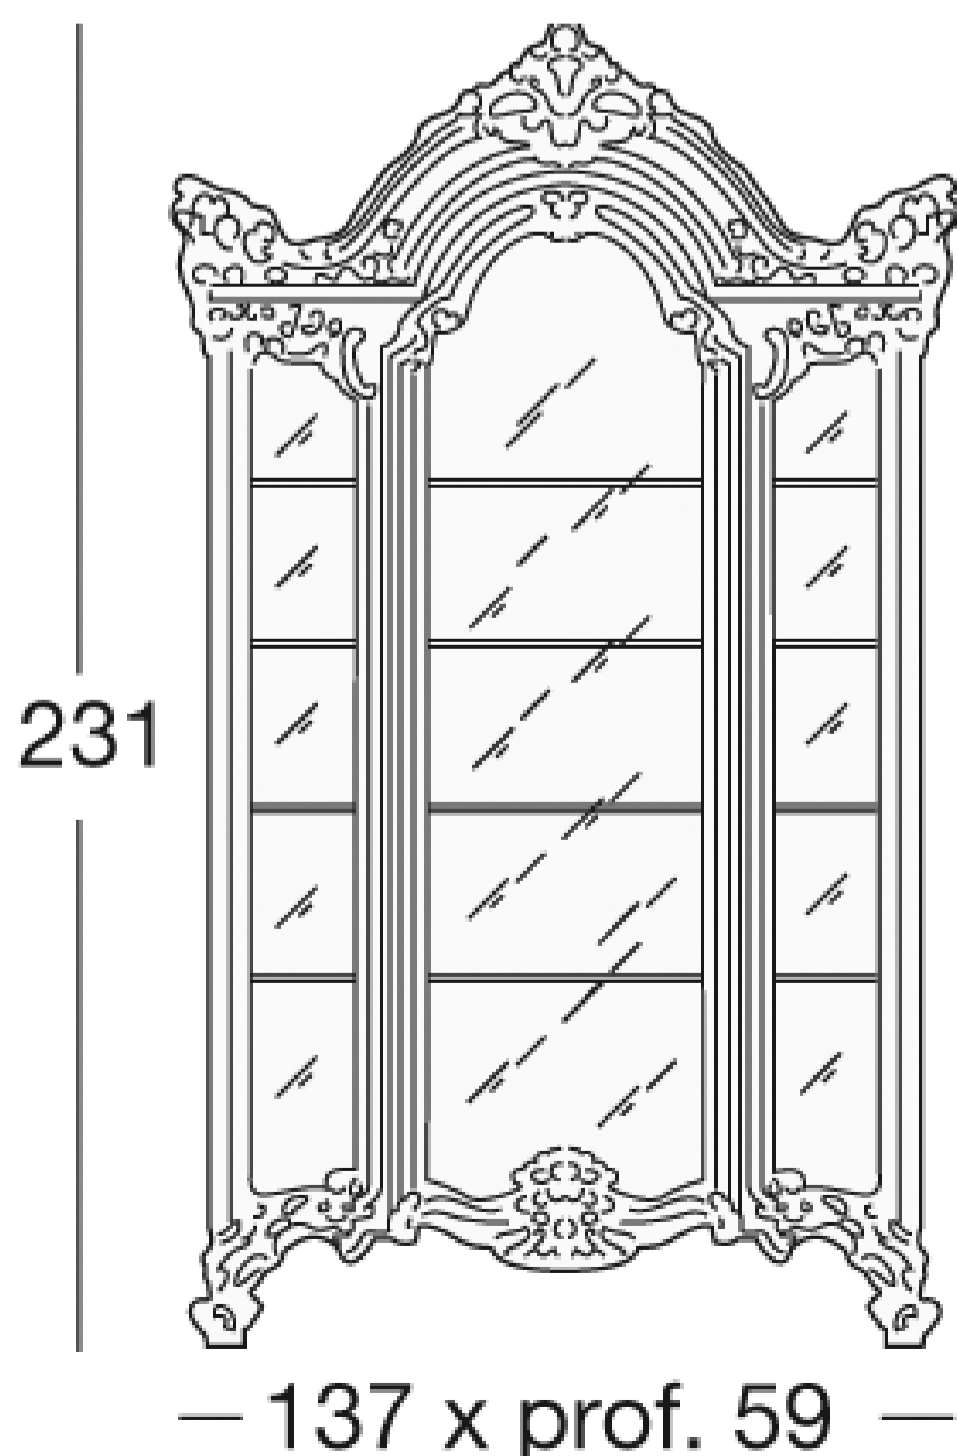

APOLLONIA

Dining room

The Apollonia Dining Room set consists of a large and decorated glass cabinet, a spacious and imposing sideboard, three tables with a majestic and stylish supporting leg, a chair, and an armchair. Austere compared to other collections Apollonia arrogates the charm of minimal detail in the right place. A dining room without too many frills but still charming and luxurious.

96

203 x prof. 56

APOLLONIA

Art. 9974-9975-9976

Tables

The tables of the Apollonia collection are three: all of them are unique, and immediately recognizable thanks to a timeless charm. While the two rectangular models are distinguished only by their size, the third table is round, it recalls the base leg of the rectangular versions and the decorations on the profile. All tables can be enriched by hand-painted decorations.