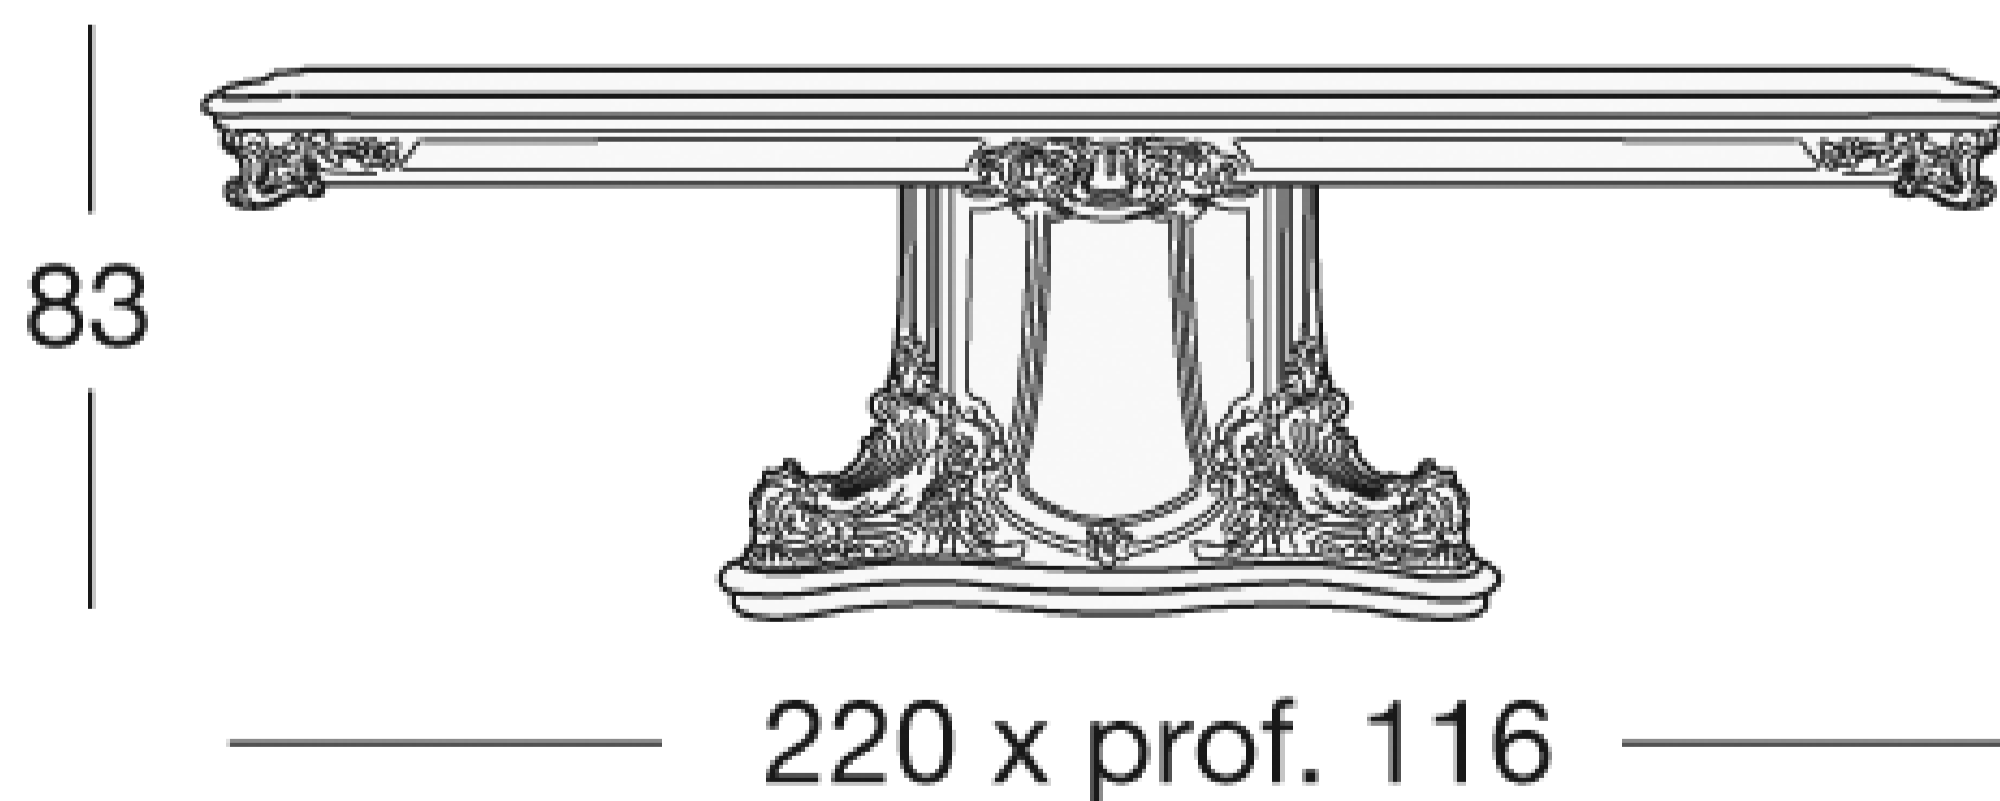

96

203 x prof. 56

APOLLONIA

Art. 9974-9975-9976

Tables

The tables of the Apollonia collection are three: all of them are unique, and immediately recognizable thanks to a timeless charm. While the two rectangular models are distinguished only by their size, the third table is round, it recalls the base leg of the rectangular versions and the decorations on the profile. All tables can be enriched by hand-painted decorations.

83

300 x prof. 130

APOLLONIA

Art. 9977-9978

Chairs

Linear and not too carved, the chairs of the Apollonia set are characterized by a sober elegance. The backrest assumes, in the upper part, a more irregular shape enlarging the support space. With their 112 cm high, both chair and armchair ensure a good back support ensuring a certain sitting comfort.