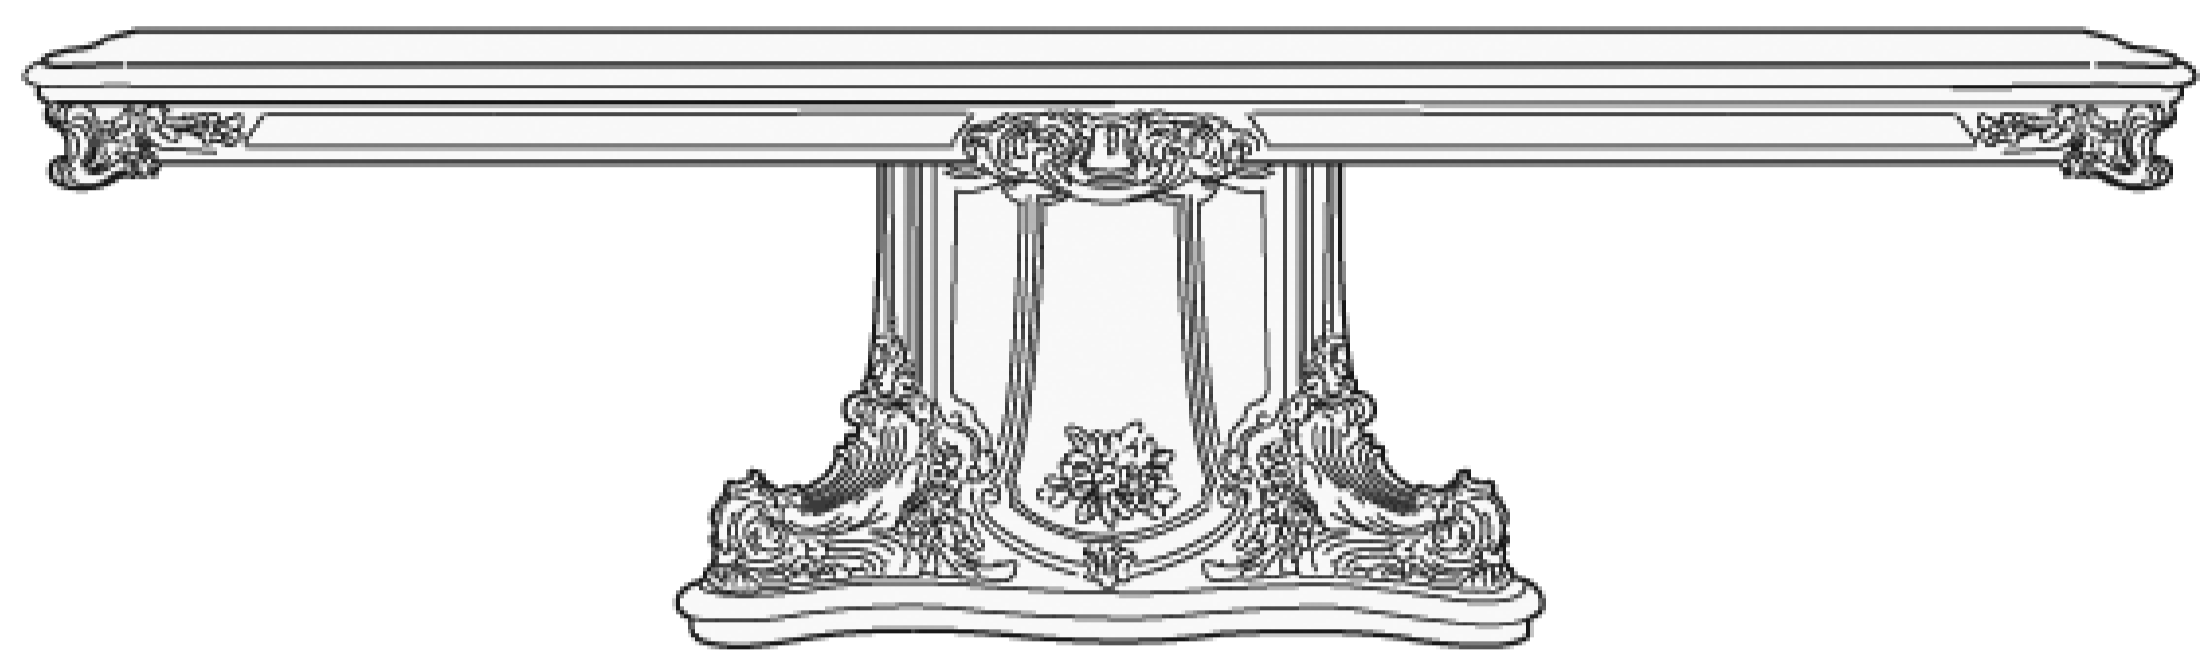

APOLLONIA

Dining room

The Apollonia Dining Room set consists of a large and decorated glass cabinet, a spacious and imposing sideboard, three tables with a majestic and stylish supporting leg, a chair, and an armchair. Austere compared to other collections Apollonia arrogates the charm of minimal detail in the right place. A dining room without too many frills but still charming and luxurious.

96

203 x prof. 56

APOLLONIA

Art. 9974-9975-9976

Tables

The tables of the Apollonia collection are three: all of them are unique, and immediately recognizable thanks to a timeless charm. While the two rectangular models are distinguished only by their size, the third table is round, it recalls the base leg of the rectangular versions and the decorations on the profile. All tables can be enriched by hand-painted decorations.

83

300 x prof. 130

APOLLONIA

Art. 9977-9978

Chairs

Linear and not too carved, the chairs of the Apollonia set are characterized by a sober elegance. The backrest assumes, in the upper part, a more irregular shape enlarging the support space. With their 112 cm high, both chair and armchair ensure a good back support ensuring a certain sitting comfort.