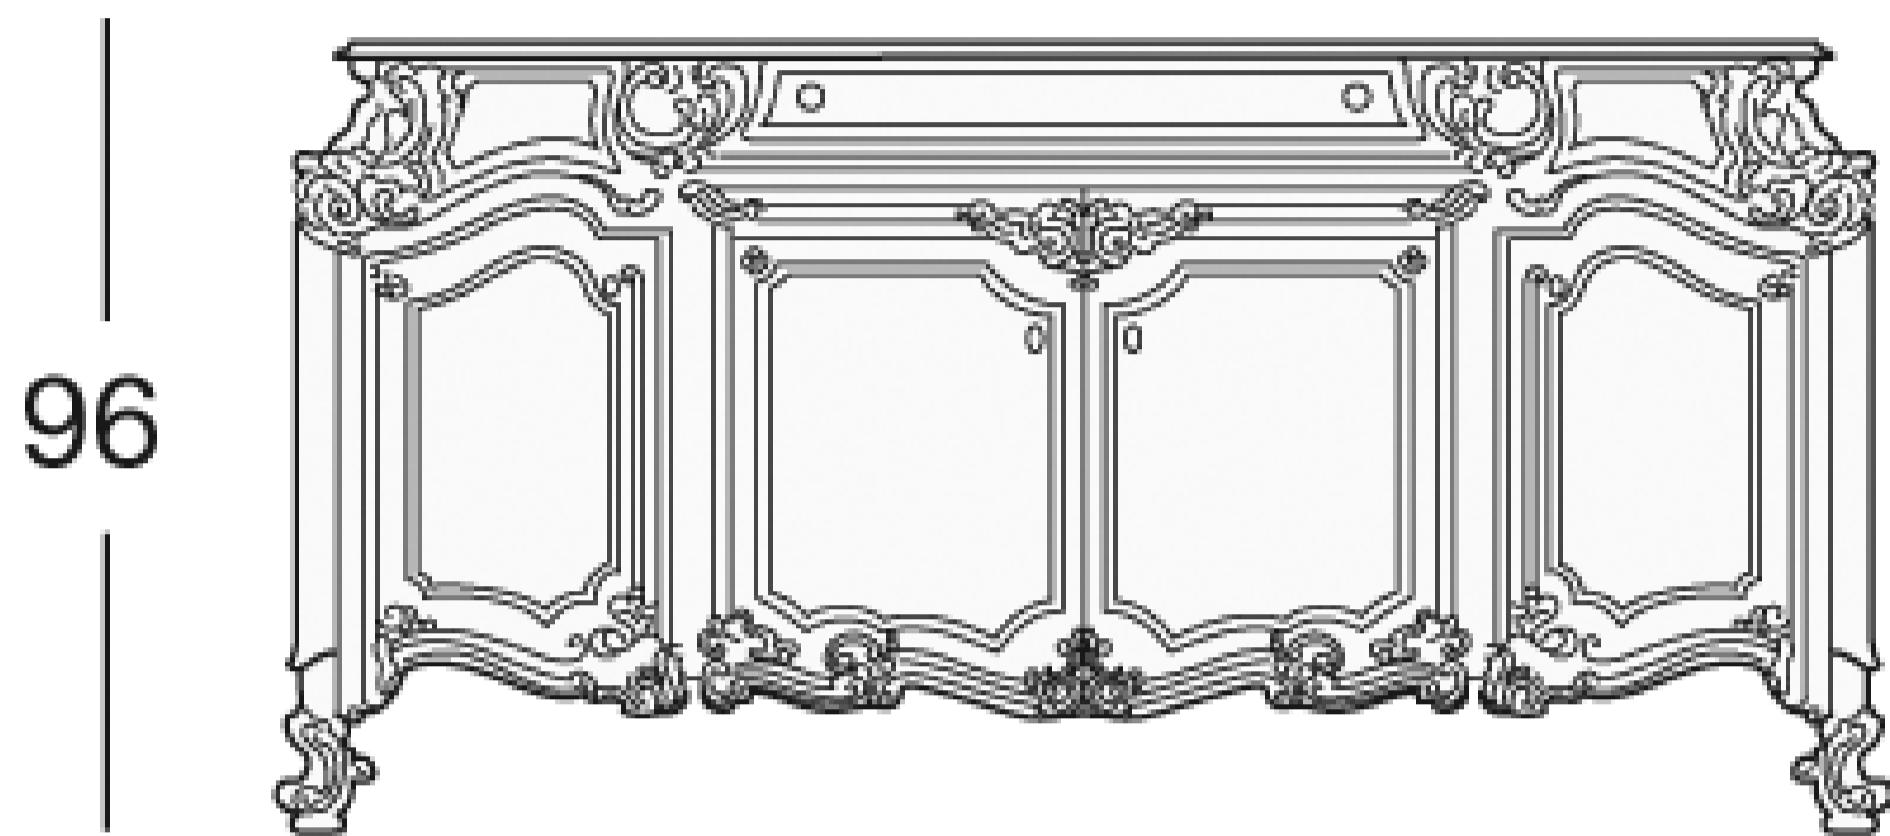

96

203 x prof. 56