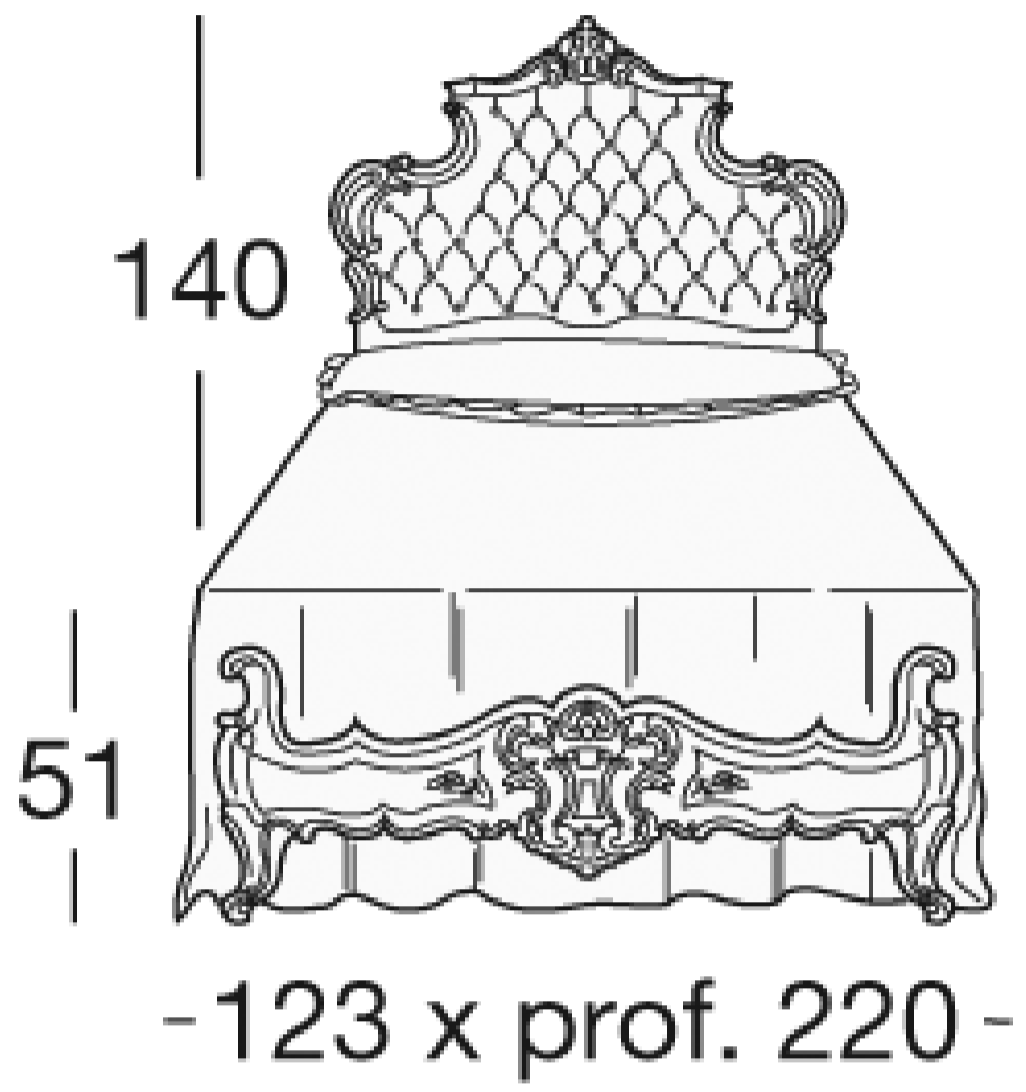

CALIPSO

Bedroom

Calipso is the collection of single beds par excellence: from the tufted upholstered headboards to the one in wood wisely decorated according to the client's request, from the upholstered bed frame to the suspended nightstand. The set Calipso also has five closets from the smallest to three doors up to a real majestic wardrobe with six doors.

CALIPSO

Art. 701- 702 - 702/I

Single bed

The Calipso collection, elegant and characteristic, consists of three models of single bed. All three have the same carved details and the same elegant and romantic friezes but differ on the headboard for the choice between wooden or upholstered panel, as well as for the upholstered or wooden bed frame.