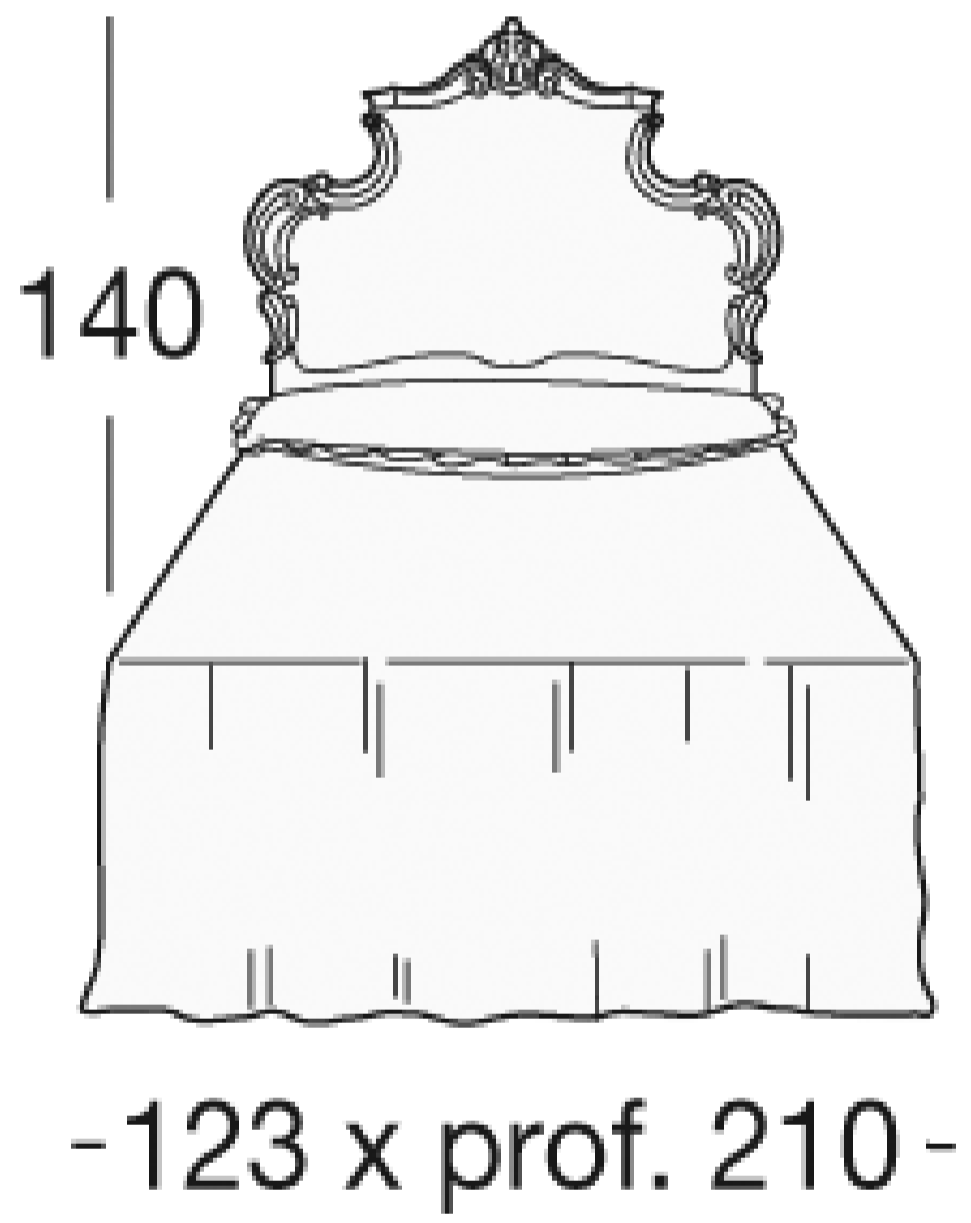

CALIPSO

Bedroom

Calipso is the collection of single beds par excellence: from the tufted upholstered headboards to the one in wood wisely decorated according to the client's request, from the upholstered bed frame to the suspended nightstand. The set Calipso also has five closets from the smallest to three doors up to a real majestic wardrobe with six doors.

CALIPSO

Art. 701- 702 - 702/I

Single bed

The Calipso collection, elegant and characteristic, consists of three models of single bed. All three have the same carved details and the same elegant and romantic friezes but differ on the headboard for the choice between wooden or upholstered panel, as well as for the upholstered or wooden bed frame.

65 x prof. 26

70 x prof. 39

CALIPSO

Art. 707

Chest of seven drawers

The Calipso collection is completed with a chest of seven drawers high 122 cm. Its capacity allows to organize objects and clothes, and the large top can be a perfect base for each accessory. The front of the chest of seven drawers can be decorated by hand at the request of the customer.