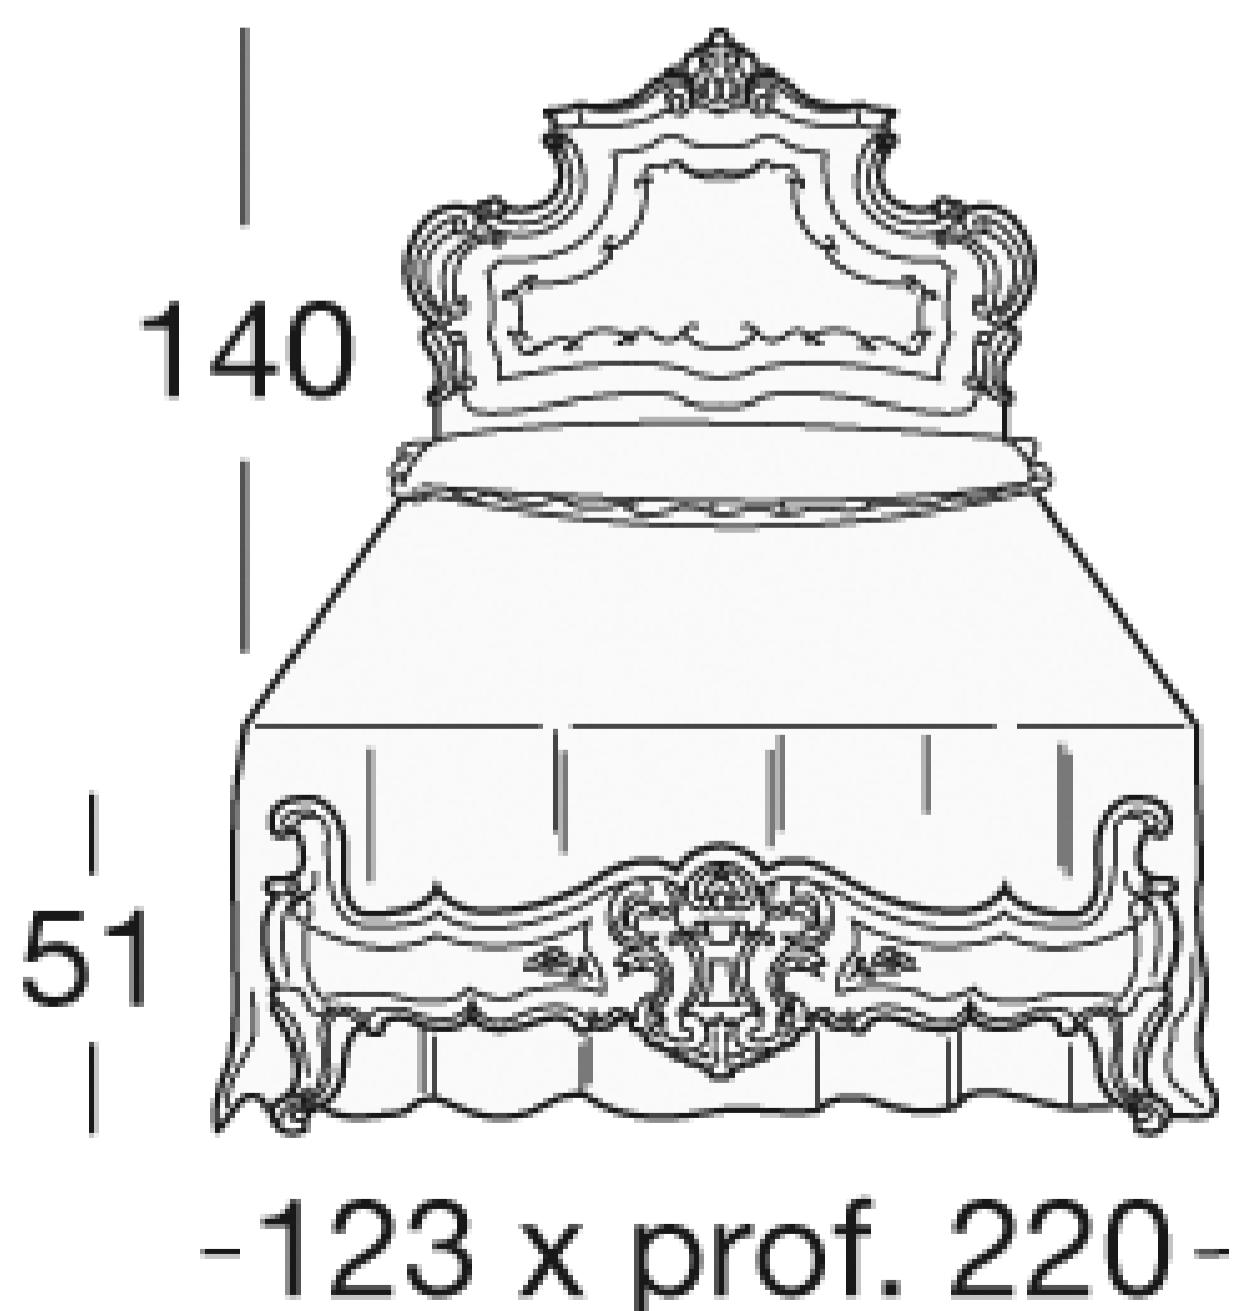

CALIPSO

Bedroom

Calipso is the collection of single beds par excellence: from the tufted upholstered headboards to the one in wood wisely decorated according to the client's request, from the upholstered bed frame to the suspended nightstand. The set Calipso also has five closets from the smallest to three doors up to a real majestic wardrobe with six doors.

CALIPSO

Art. 701- 702 - 702/I

Single bed

The Calipso collection, elegant and characteristic, consists of three models of single bed. All three have the same carved details and the same elegant and romantic friezes but differ on the headboard for the choice between wooden or upholstered panel, as well as for the upholstered or wooden bed frame.

65 x prof. 26

70 x prof. 39

CALIPSO

Art. 707

Chest of seven drawers

The Calipso collection is completed with a chest of seven drawers high 122 cm. Its capacity allows to organize objects and clothes, and the large top can be a perfect base for each accessory. The front of the chest of seven drawers can be decorated by hand at the request of the customer.