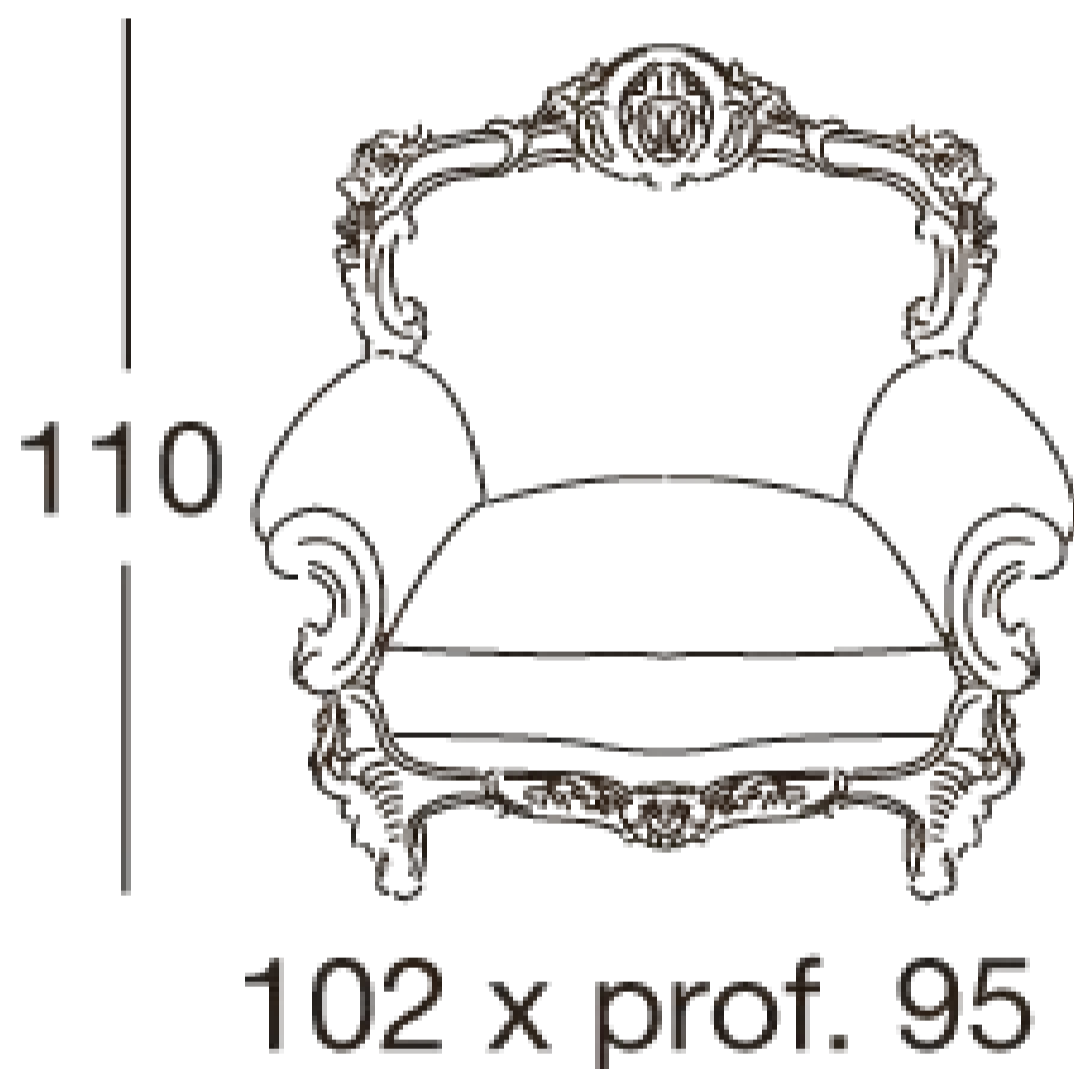

ERMES

Art. 8891

Armchair

Enriched by highly crafted details, Ermes armchair has an eccentric but soft style. Flowers and leaves intertwine creating a unique base. The soft upholstered armrests guarantee the complete comfort to anyone sitting on the armchair. Ermes armchair is perfectly matching in any architectonic place.