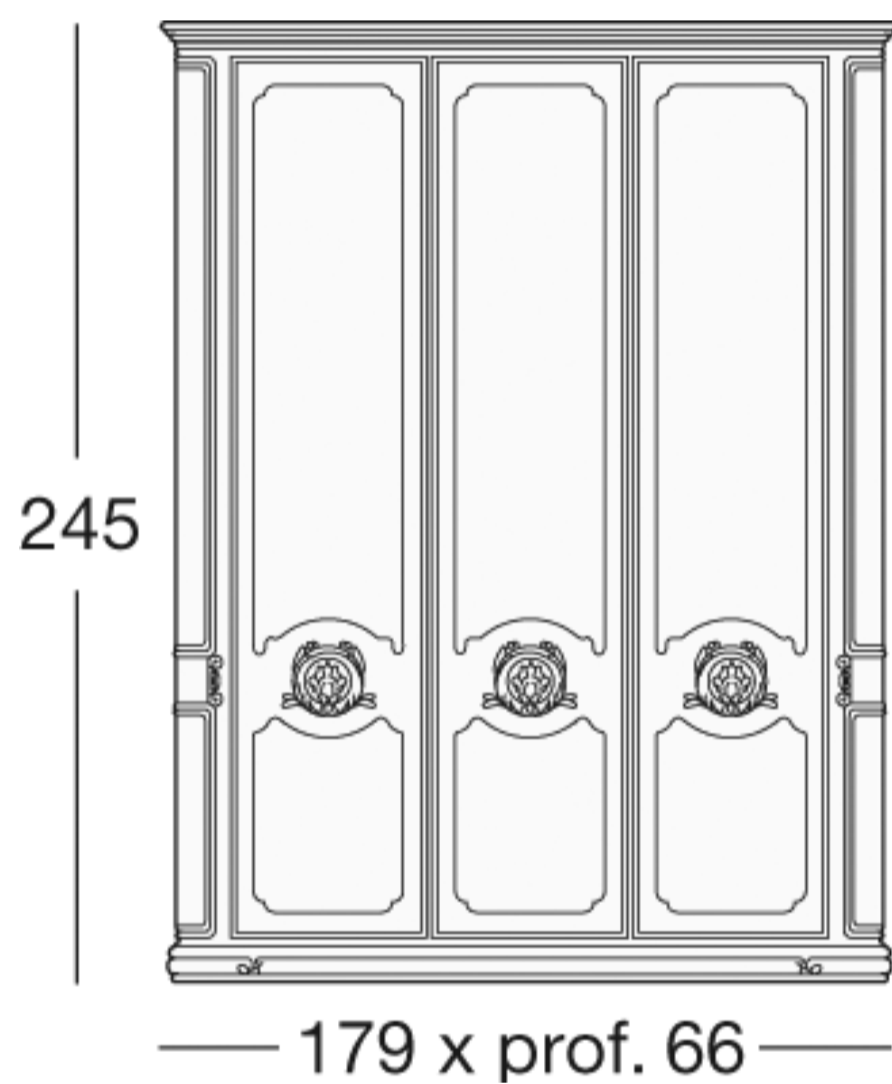

# NIOBE

**Art. 763**

**Night table**

For the Niobe collection has been designed a night table with three drawers which can be placed side by side or incorporated into the bed. The structure immediately evokes an idea of luxury and grandeur as well as refinement in creative design. The most fascinating details are, without a doubt, the small friezes shaped like daisies placed on the top drawer.

# NIOBE

Art. 760/D3 - 760/S4

Wardrobe

The two spacious wardrobes of the Niobe collection are very large and important. Article 760/D3 is a wardrobe with three doors almost two and a half meters high, while article 760/S4 has four doors in total, two lateral decorated doors and two mirrors in the middle. Handmade decorations can be, in these cases, a real plus.

# NIOBE

**Art. 766**

**Chest of drawers**

The chest of four drawers of the Niobe creates a luxurious and solemn atmosphere in the room. Being 146 cm long, 60 cm deep and 90 cm high its design and measures are easy adaptable to any type of architecture and design, even if it is produced without too many friezes or carvings, equally iconic and recognizable.