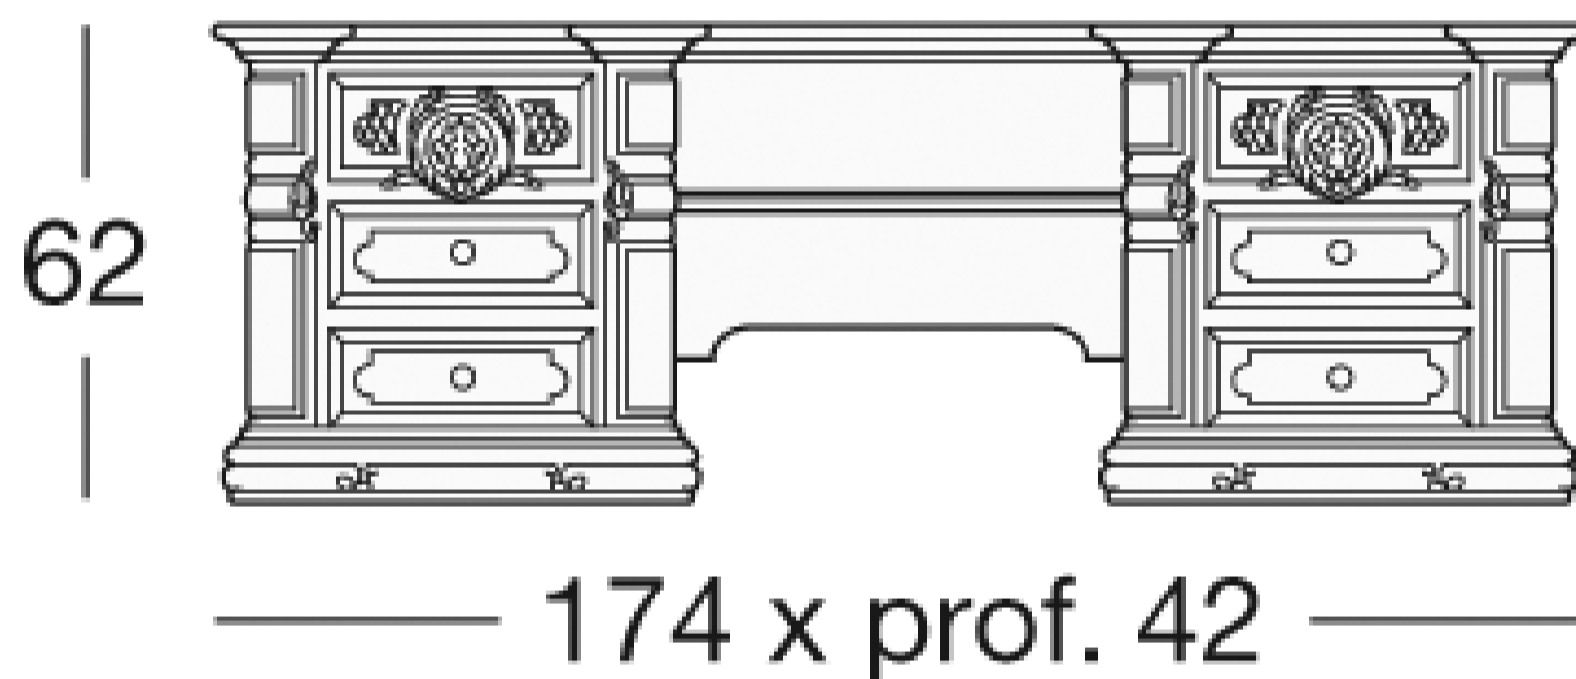

# NIOBE

**Art. 766**

**Chest of drawers**

The chest of four drawers of the Niobe creates a luxurious and solemn atmosphere in the room. Being 146 cm long, 60 cm deep and 90 cm high its design and measures are easy adaptable to any type of architecture and design, even if it is produced without too many friezes or carvings, equally iconic and recognizable.

# NIOBE

Art. 767

Dressing table

Six drawers, three on each side, make up the dressing table of the Niobe collection. An extraordinarily functional item that certainly does not fail to impress with details and shapes. With a 174 cm long shelf, the dressing table remains one of the must-have items of a room.