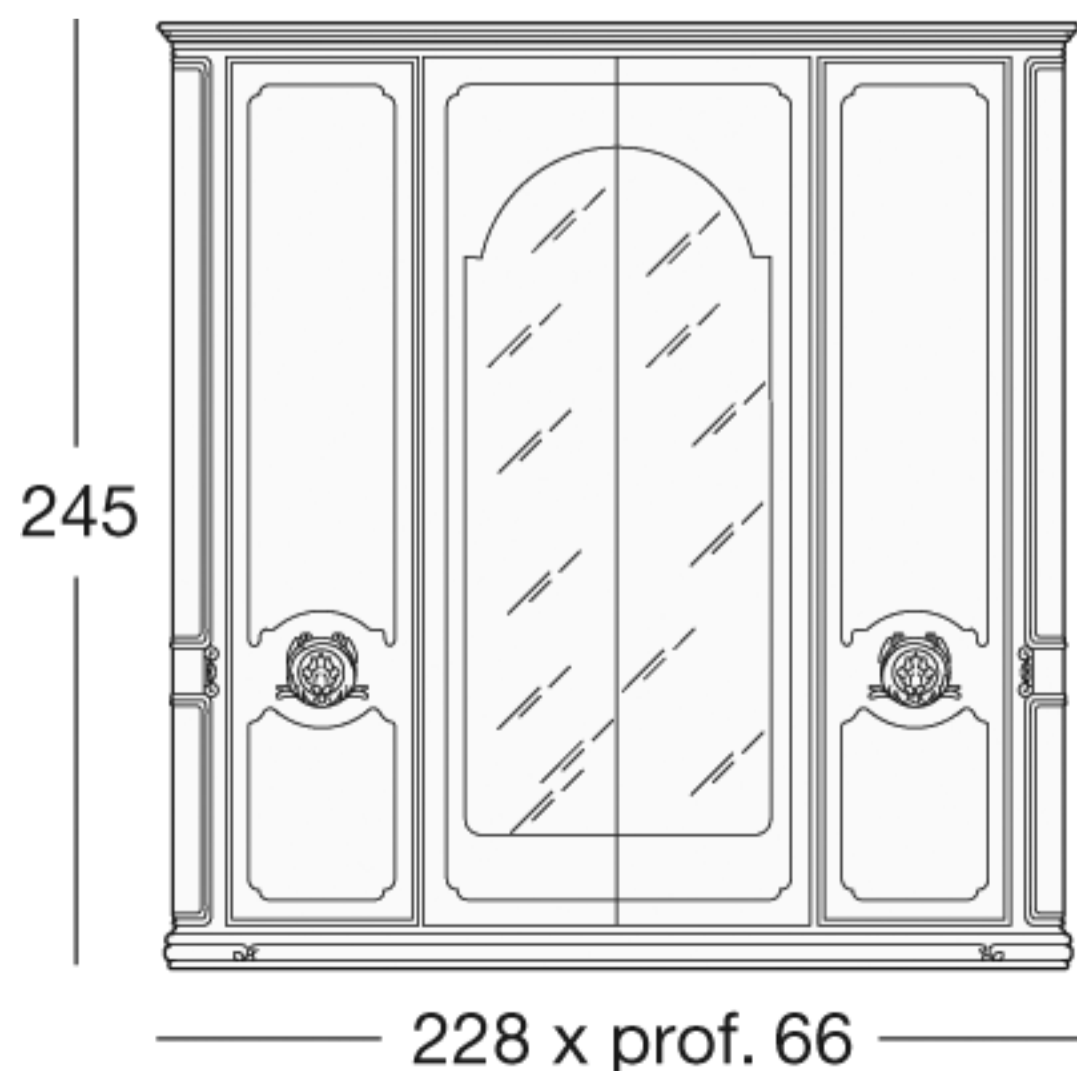

# NIOBE

**Art. 763**

**Night table**

For the Niobe collection has been designed a night table with three drawers which can be placed side by side or incorporated into the bed. The structure immediately evokes an idea of luxury and grandeur as well as refinement in creative design. The most fascinating details are, without a doubt, the small friezes shaped like daisies placed on the top drawer.

# NIOBE

Art. 760/D3 - 760/S4

Wardrobe

The two spacious wardrobes of the Niobe collection are very large and important. Article 760/D3 is a wardrobe with three doors almost two and a half meters high, while article 760/S4 has four doors in total, two lateral decorated doors and two mirrors in the middle. Handmade decorations can be, in these cases, a real plus.

# NIOBE

**Art. 766**

**Chest of drawers**

The chest of four drawers of the Niobe creates a luxurious and solemn atmosphere in the room. Being 146 cm long, 60 cm deep and 90 cm high its design and measures are easy adaptable to any type of architecture and design, even if it is produced without too many friezes or carvings, equally iconic and recognizable.