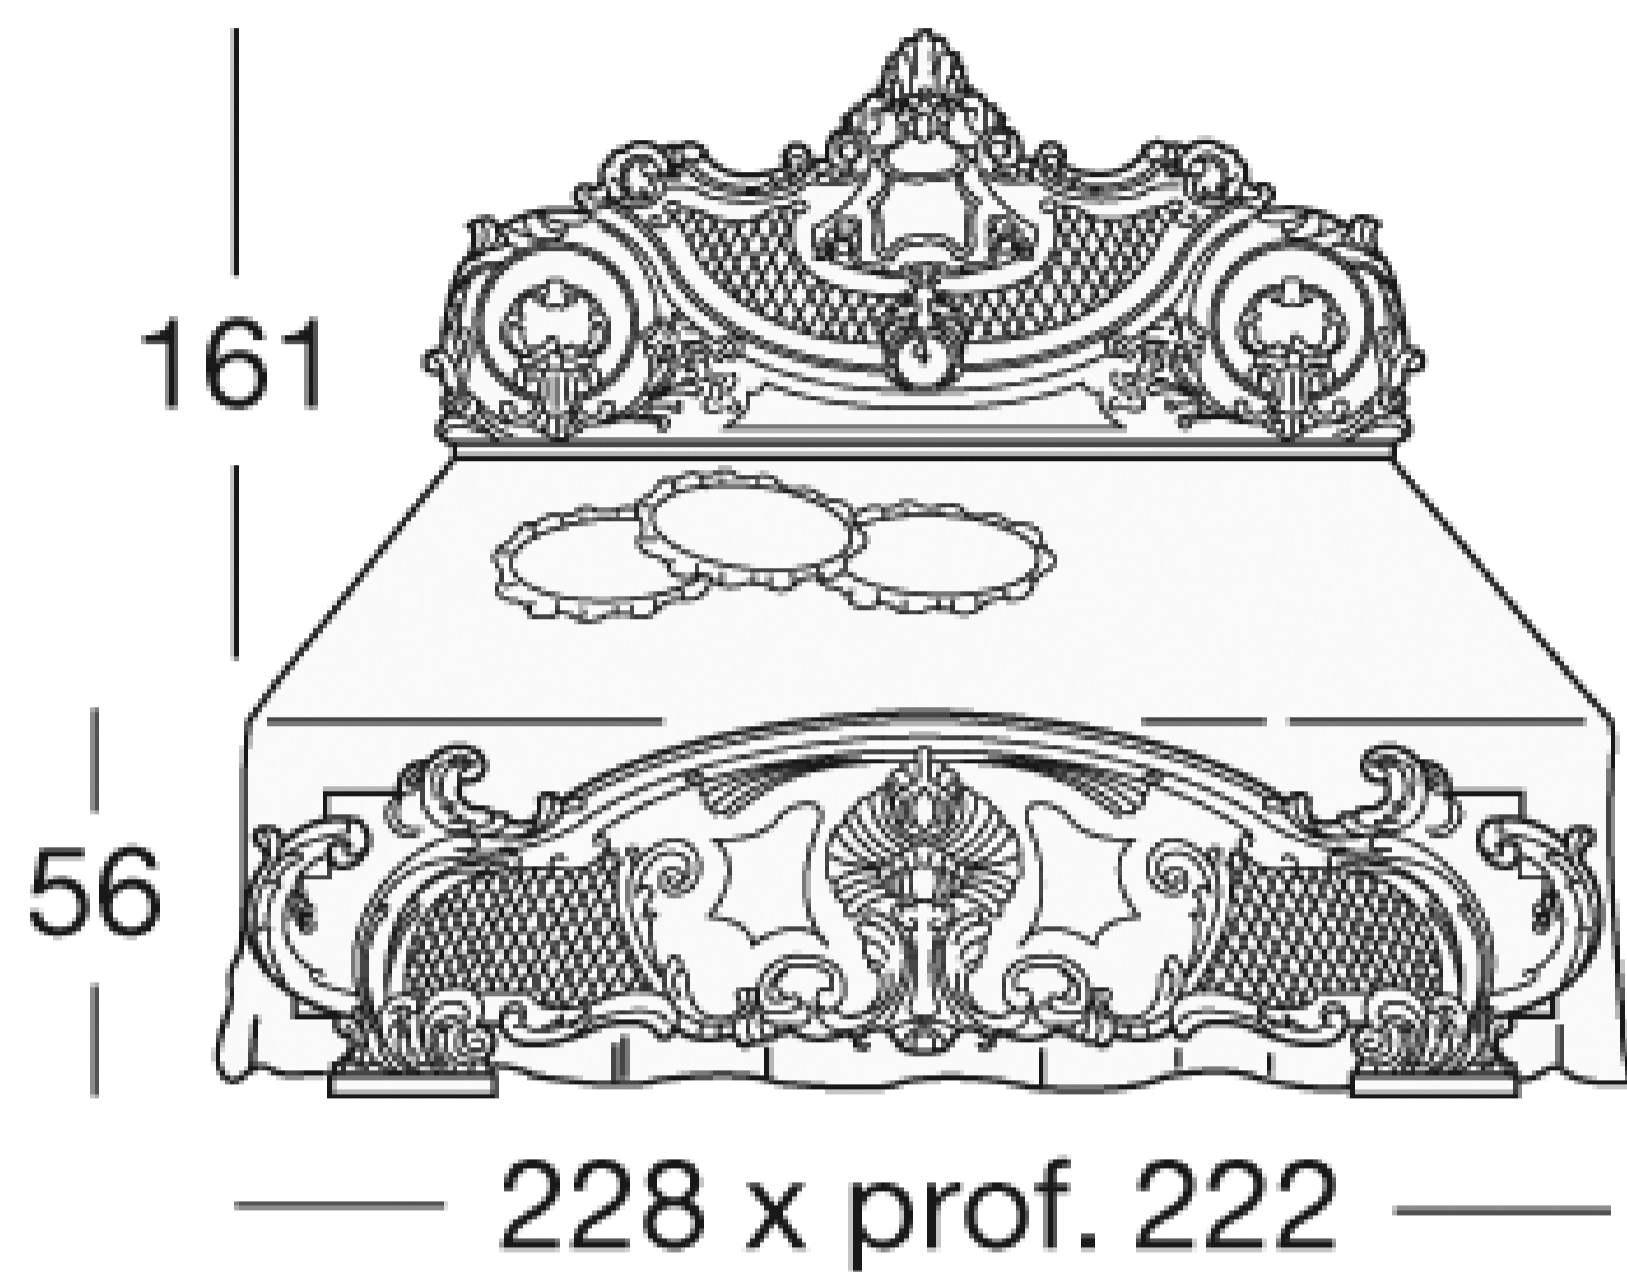

## **NIOBE**

**Art. 761 - 761/4 - 761/M**

**Beds**

The Niobe bedroom is certainly majestic and full of details. The three bed models proposed for this set are almost the same in terms of friezes and carving, the only difference is in sizes. In this collection there is a very particular model: a double bed with joined night tables creating an extremely unique item.