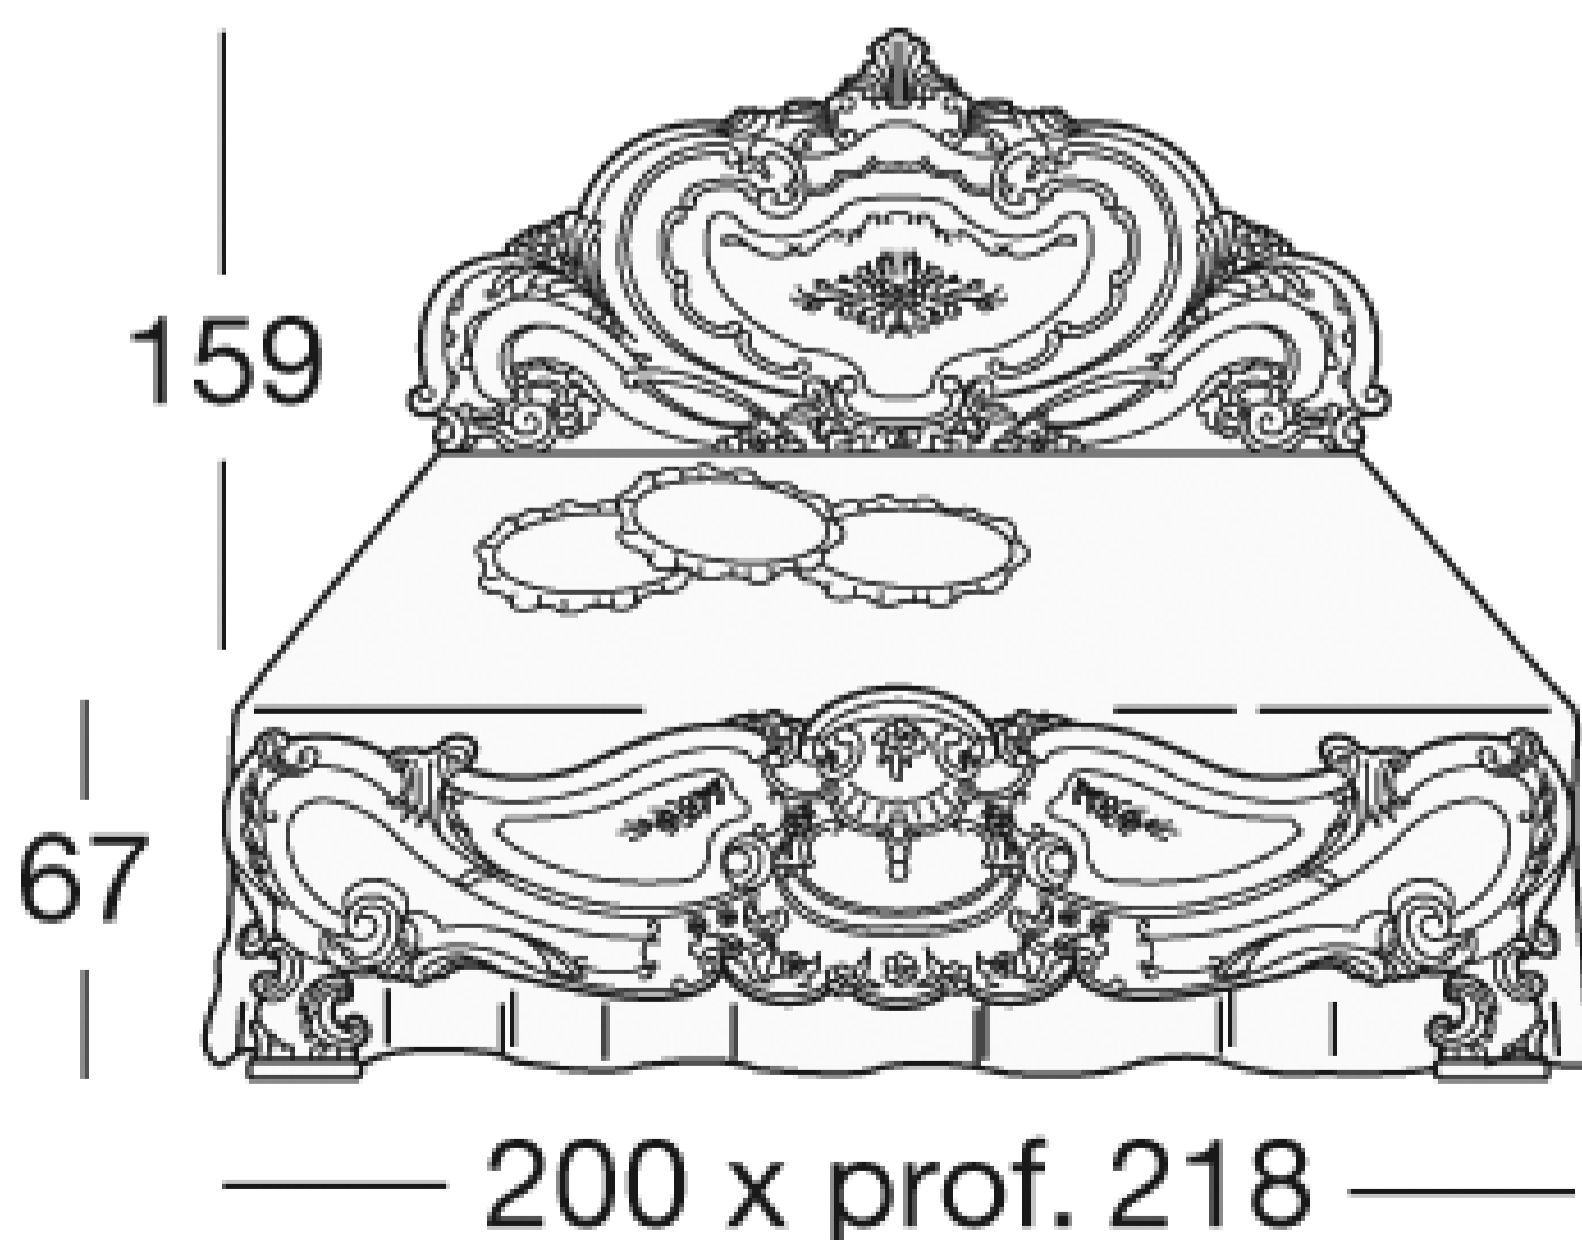

OLIMPIA

Bedroom

Infinitely baroque, beautifully carved, and lavish. Olimpia is an important and eccentric room where every article that composes it is rich in opulent and sinuous details. The goal is to fascinate and amaze. The Olimpia room then enters into this context, with beds with an artificial and refined structure.

OLIMPIA

Art. 791 - 792- 792/1

Beds

The bedroom Olimpia is infinitely baroque and beautifully produced so the beds, undisputed protagonists, could not be less. The three models proposed for this room differ from small substantial details on the headboard, bed frame and footboard. The timeless charm of this collection has made it, over the years, recognisable.

OLIMPIA

Art. 793

Night table

The night table of the Olimpia collection is baroque in every aspect. Rounded shapes, friezes, elaborate carvings, thick details, curled feet on a solid base: these are the features that are shared by every item belonging to this collection. This article is equipped with three spacious and comfortable drawers for every need.