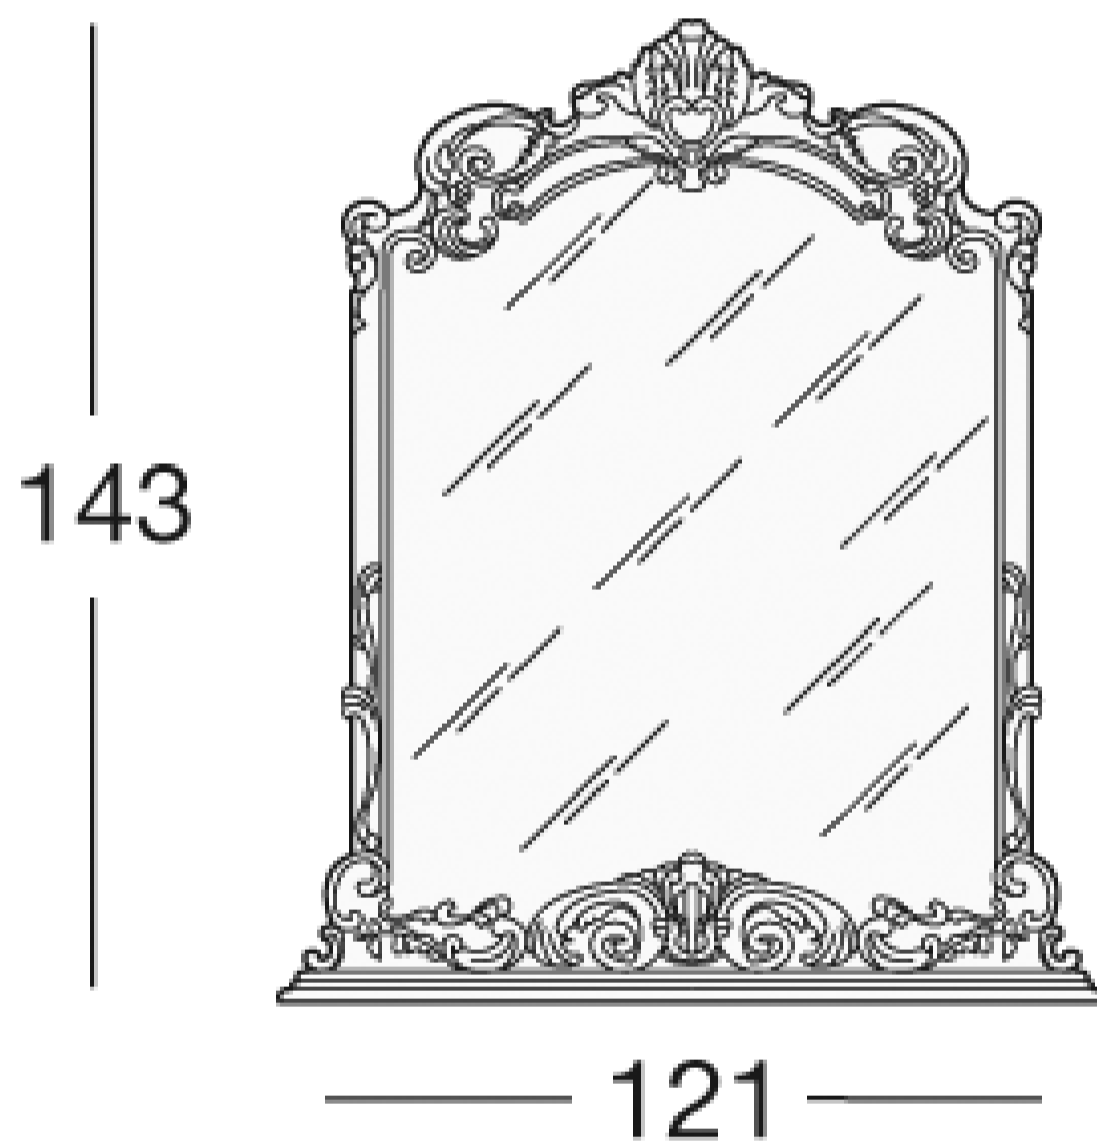

OLIMPIA

Art. 795

Mirror

A majestic and excellently crafted frame with mirror which is the real gem of this collection. Usually combined with the sumptuous chest of drawers, it is a piece of classic design that immediately enriches the space making it luxurious and timeless.