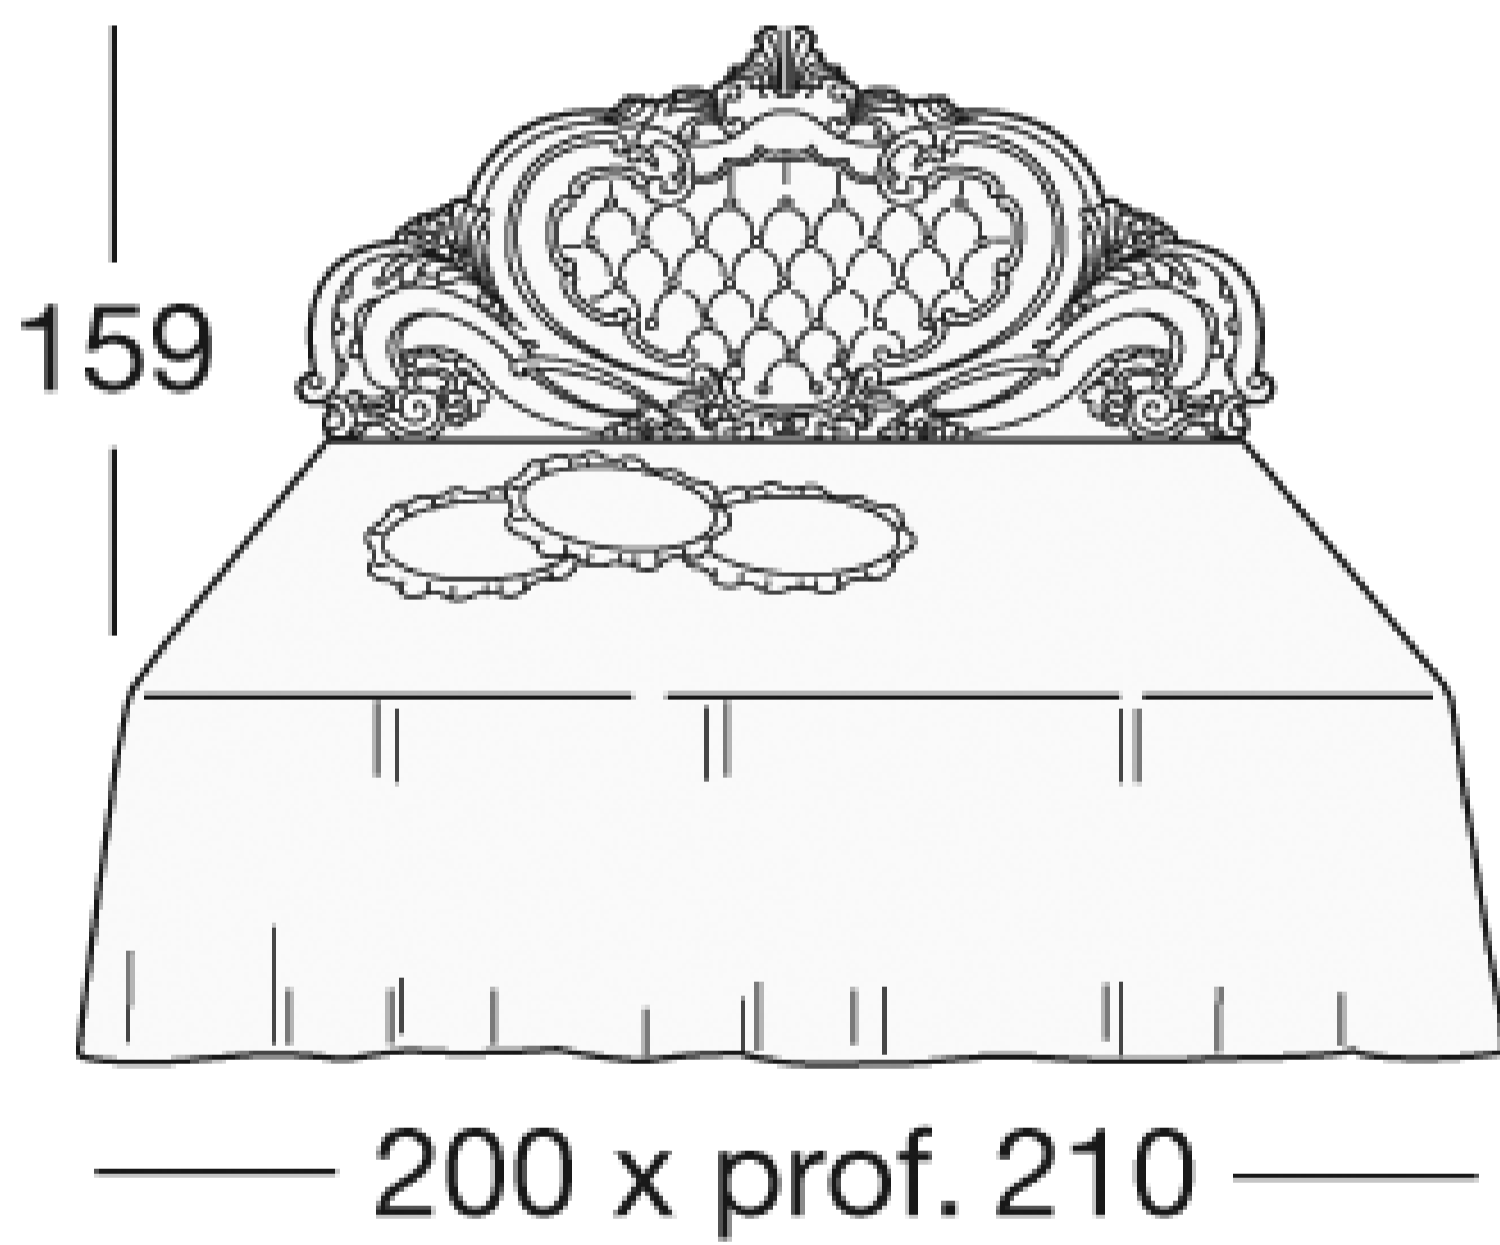

OLIMPIA

Bedroom

Infinitely baroque, beautifully carved, and lavish. Olimpia is an important and eccentric room where every article that composes it is rich in opulent and sinuous details. The goal is to fascinate and amaze. The Olimpia room then enters into this context, with beds with an artificial and refined structure.

OLIMPIA

Art. 791 - 792- 792/1

Beds

The bedroom Olimpia is infinitely baroque and beautifully produced so the beds, undisputed protagonists, could not be less. The three models proposed for this room differ from small substantial details on the headboard, bed frame and footboard. The timeless charm of this collection has made it, over the years, recognisable.

OLIMPIA

Art. 793

Night table

The night table of the Olimpia collection is baroque in every aspect. Rounded shapes, friezes, elaborate carvings, thick details, curled feet on a solid base: these are the features that are shared by every item belonging to this collection. This article is equipped with three spacious and comfortable drawers for every need.