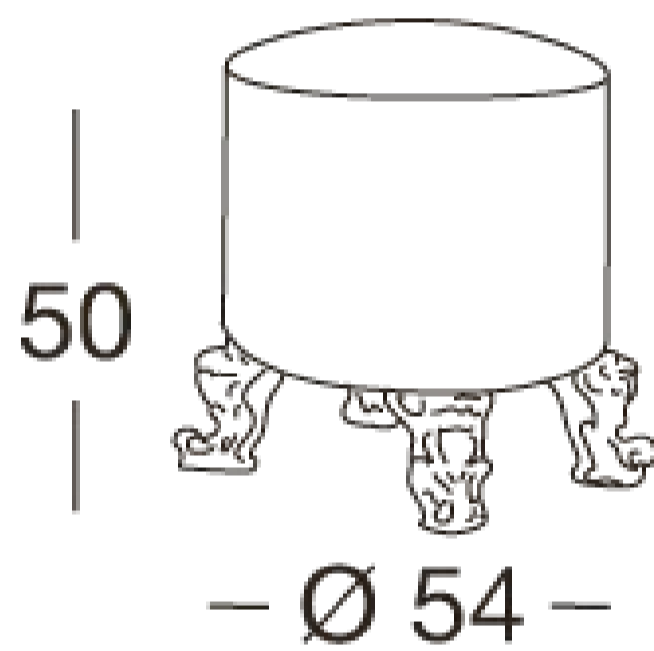

OLIMPIA

Art. 748

Pouf

Small, comfortable, and very useful, the pouf is the kind of accessory that cannot miss in an important and majestic bedroom like Olimpia. The feet at the base reflect the details of the set and the comfortable seat ensures ease in a small space.