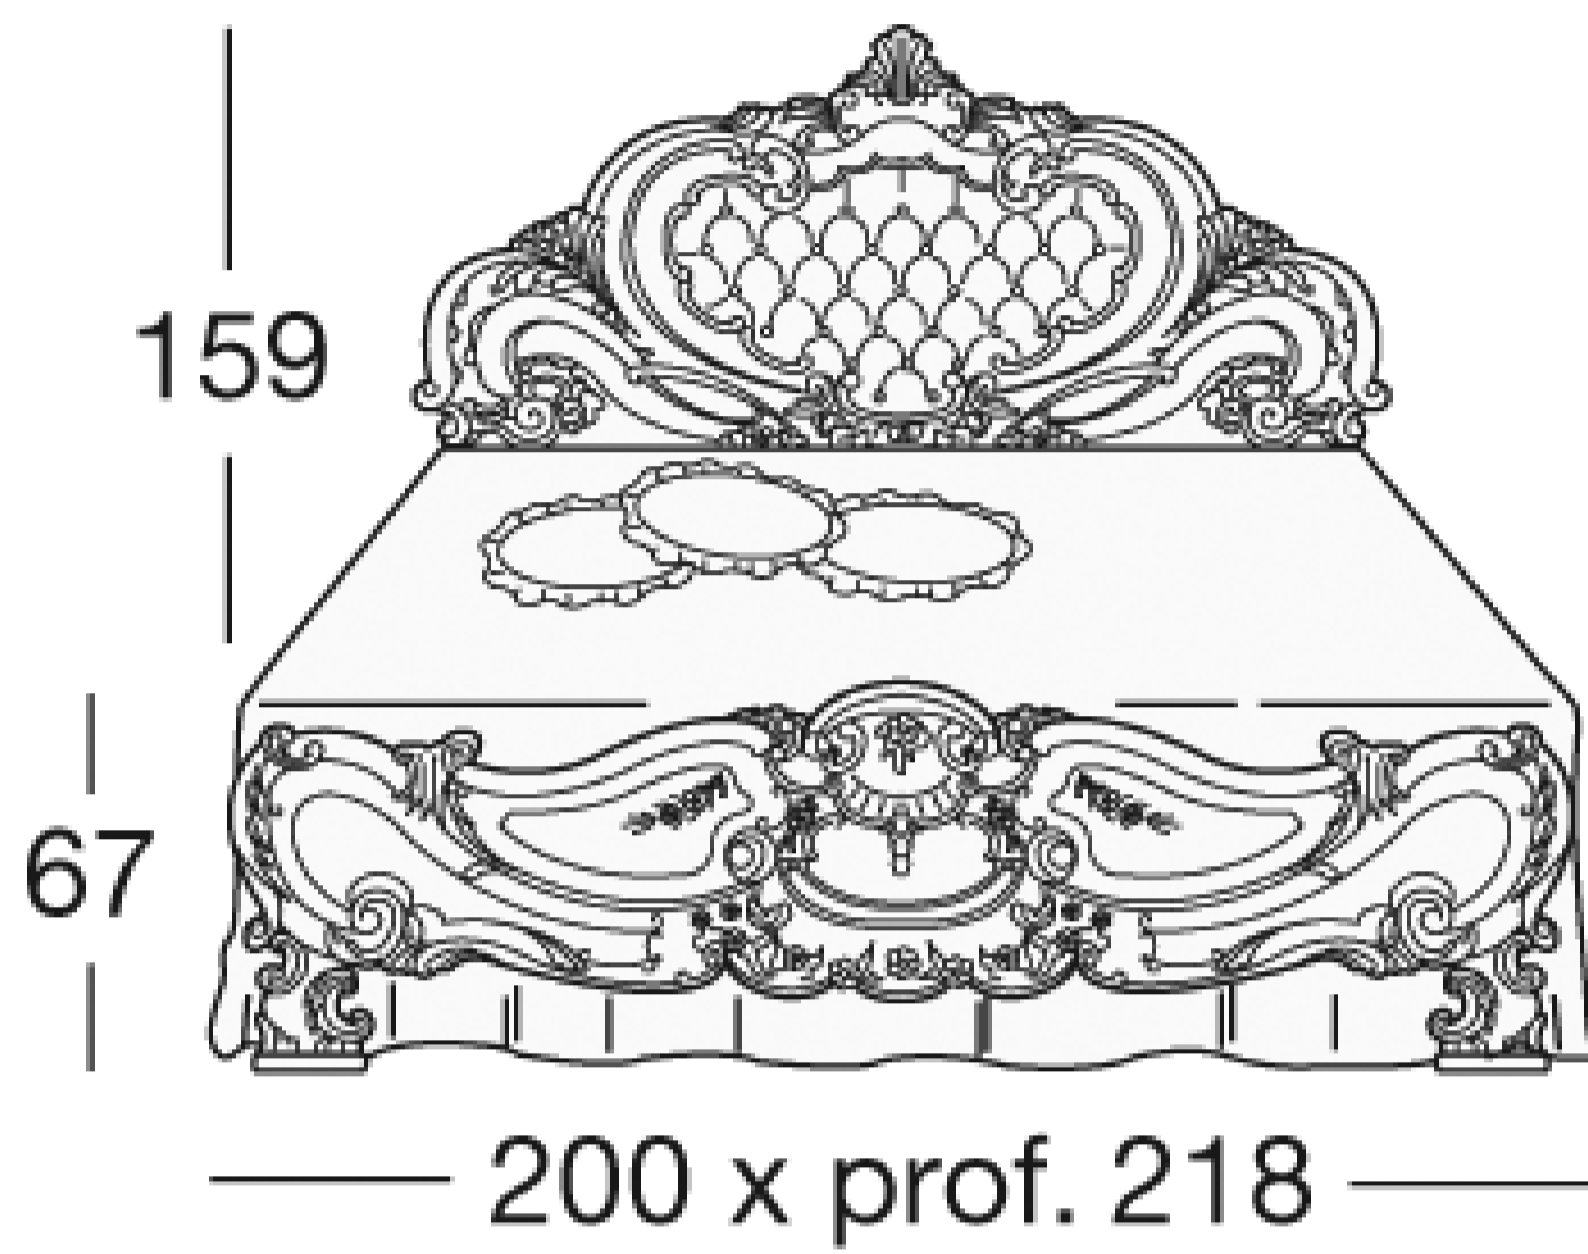

OLIMPIA

Bedroom

Infinitely baroque, beautifully carved, and lavish. Olimpia is an important and eccentric room where every article that composes it is rich in opulent and sinuous details. The goal is to fascinate and amaze. The Olimpia room then enters into this context, with beds with an artificial and refined structure.

OLIMPIA

Art. 791 - 792- 792/1

Beds

The bedroom Olimpia is infinitely baroque and beautifully produced so the beds, undisputed protagonists, could not be less. The three models proposed for this room differ from small substantial details on the headboard, bed frame and footboard. The timeless charm of this collection has made it, over the years, recognisable.