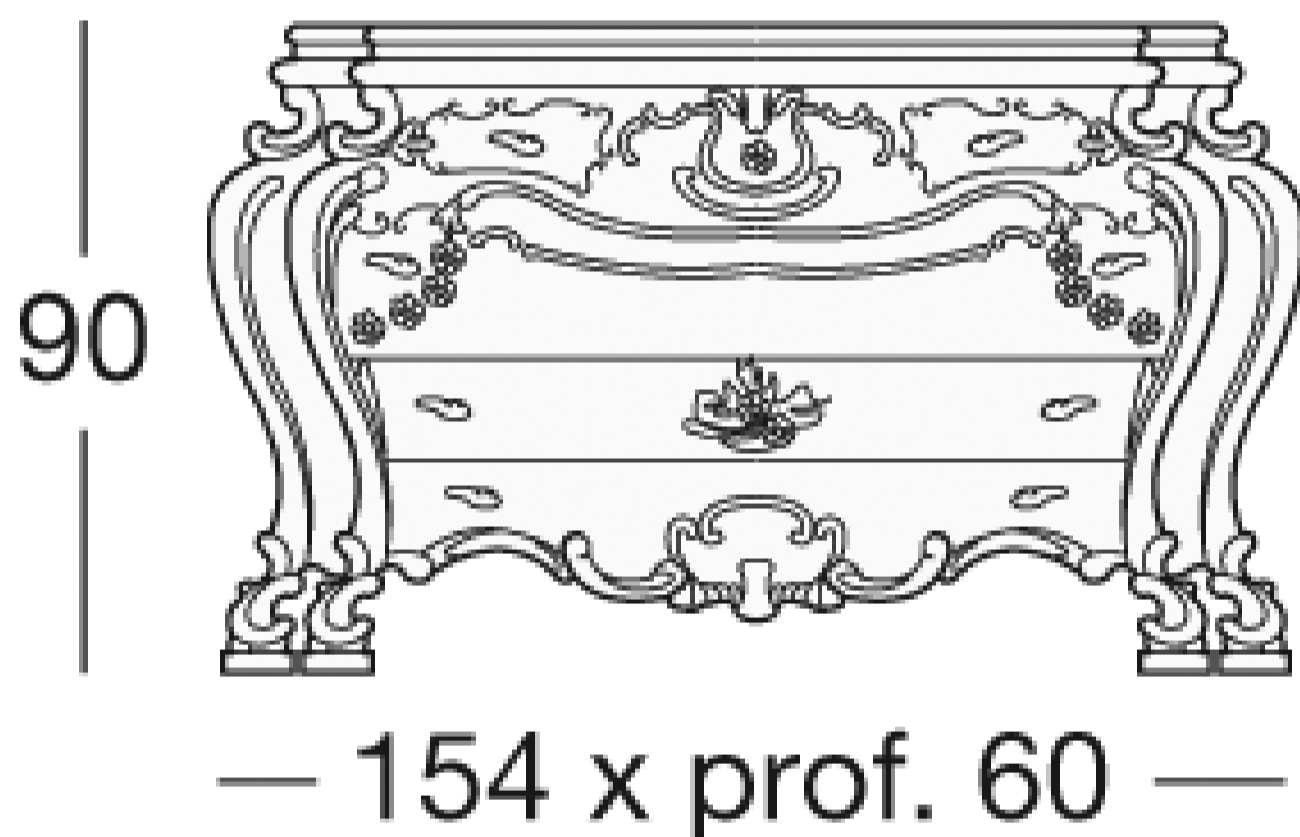

OLIMPIA

Art. 796

Chest of drawers

In the Olimpia collection there is a chest of four drawers in perfect stylistic line of the room. The baroque style is recognizable at first sight and refers to an unforgettable memory. An article designed to amaze and be functional in an environment for everyday use. To match the chest of drawers there is the majestic mirror of the Olimpia collection.