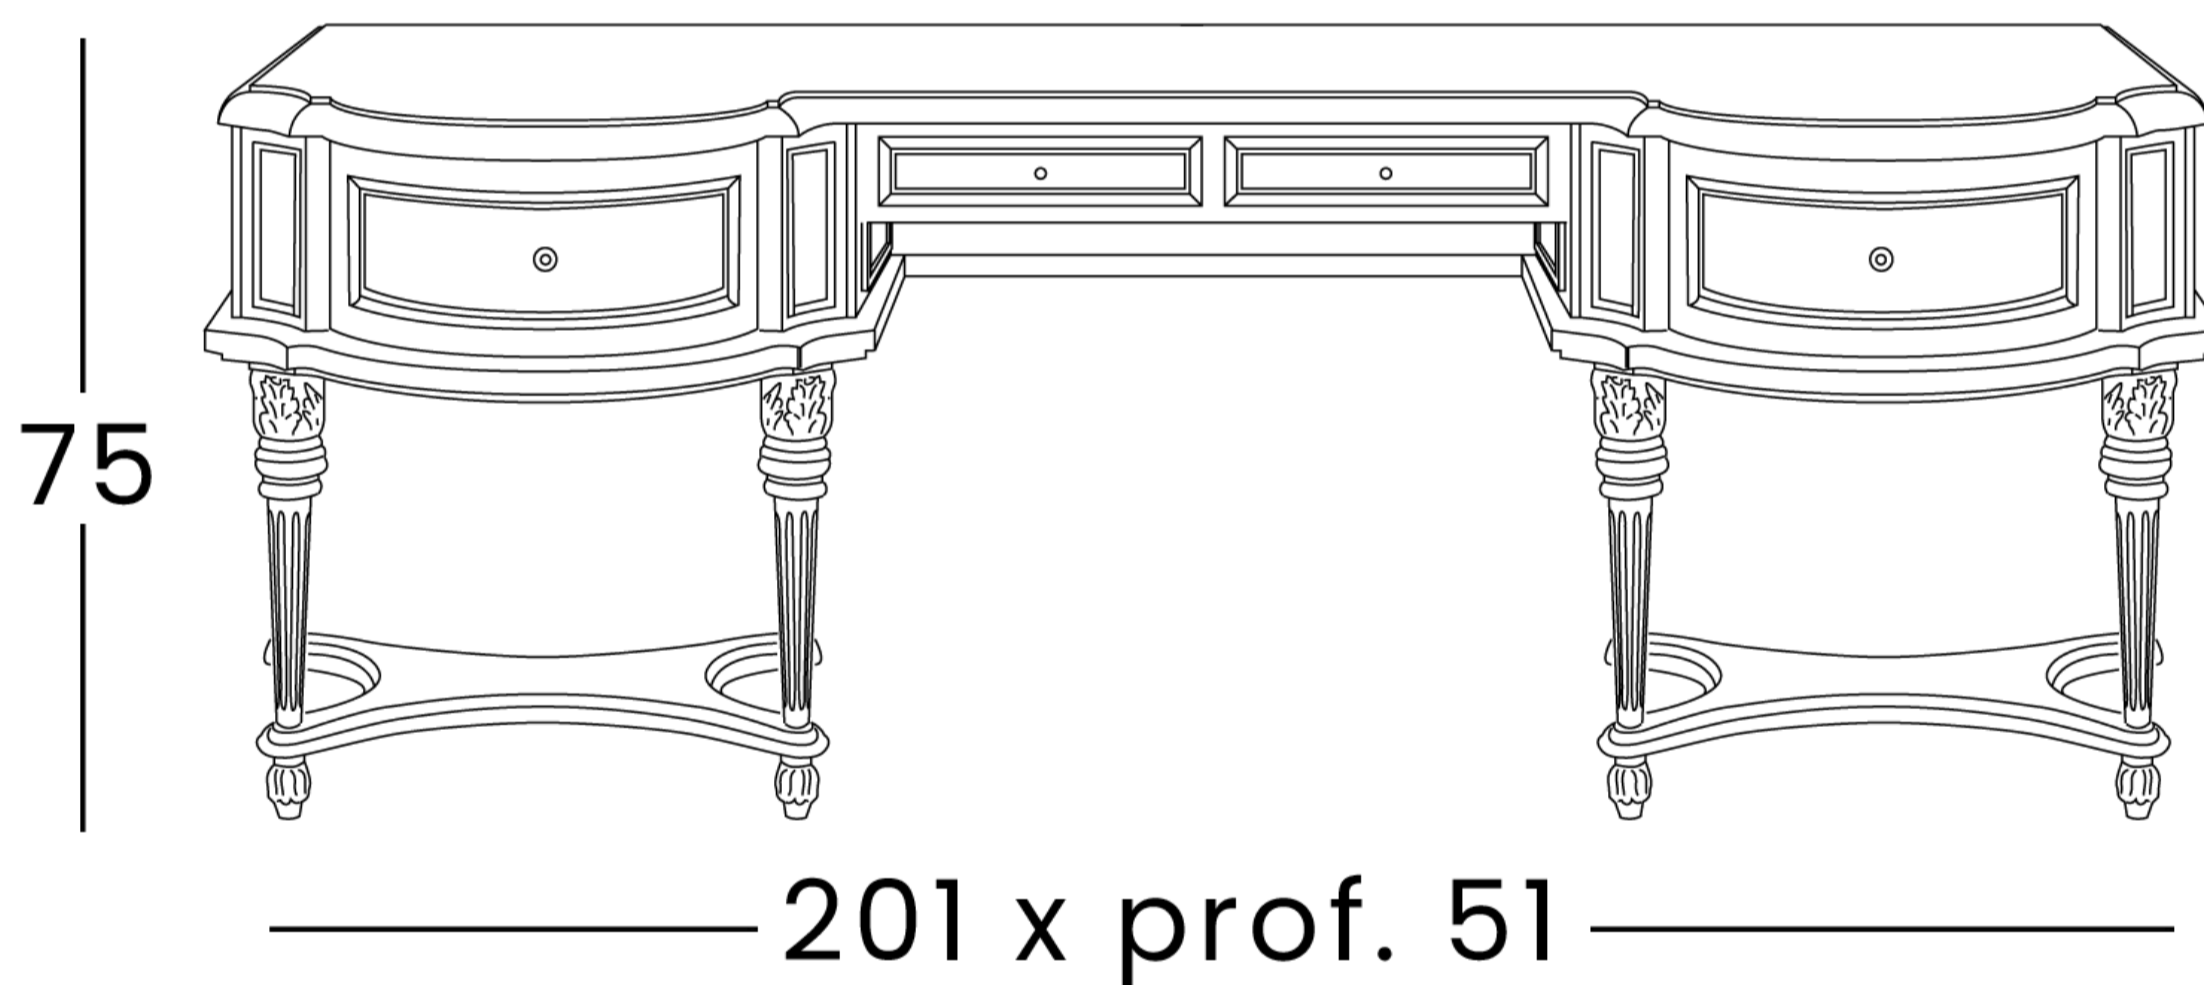

PERSEO

Art. 7827

Dressing table

The dressing table of the Silik Perseo bedroom is composed by two night tables from the collection placed to form this amazing article. For a total of four drawers, including two central and a length of about 2 meters is the right combination of elegance and efficiency. The sober style of this collection has been immediately appreciated.