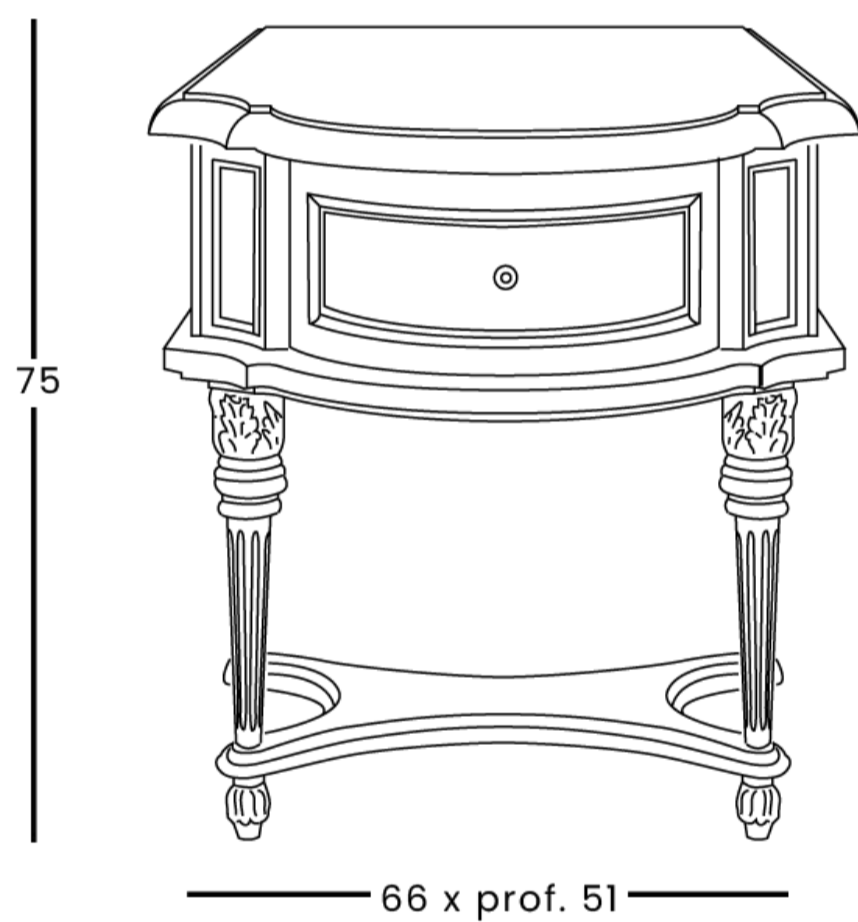

PERSEO

Art. 7823

Night table

The night table of the Perseo collection has shapes recalling the timeless and elegant Louis XVI style. The straight and tapered cylindrical legs are surmounted by a top with a single drawer. This set is ideal for those looking for a refined, tasteful, and elegant style.