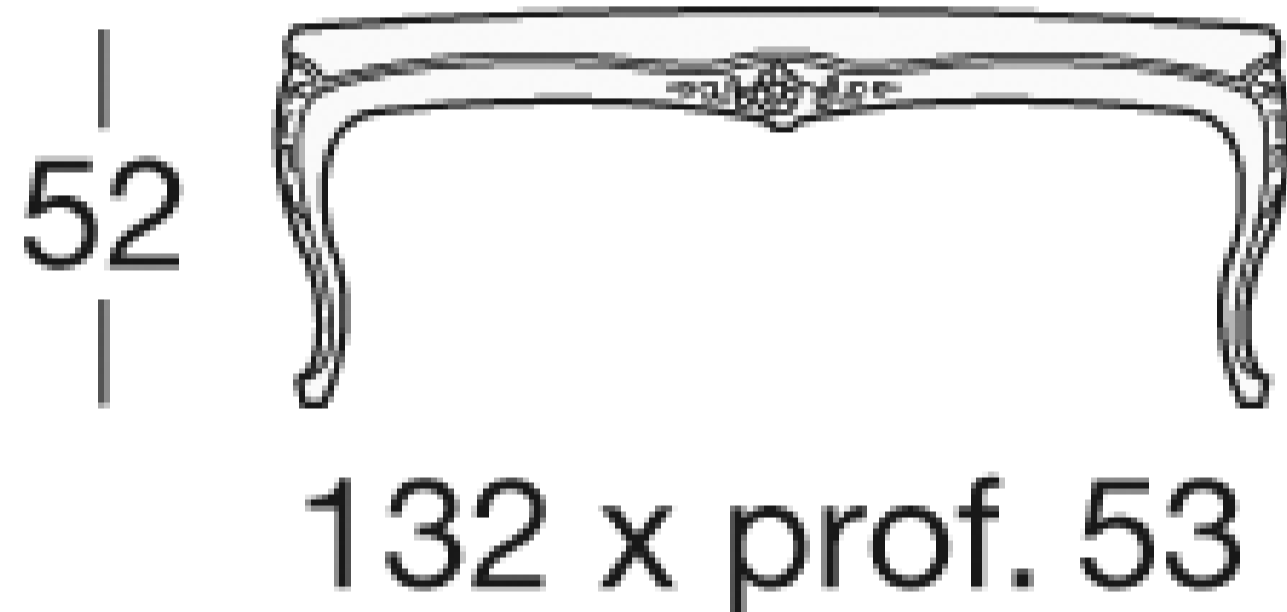

PERSEO

Art. 709

Bench-chair

The bench is a particular accessory that enriches an environment such as the bedroom or, a walk-in closet. Placed at the foot of the bed, in a corner or near a dressing table, the bench remains one of those items that matches all the collections. The finish and the fabric will make the real difference.