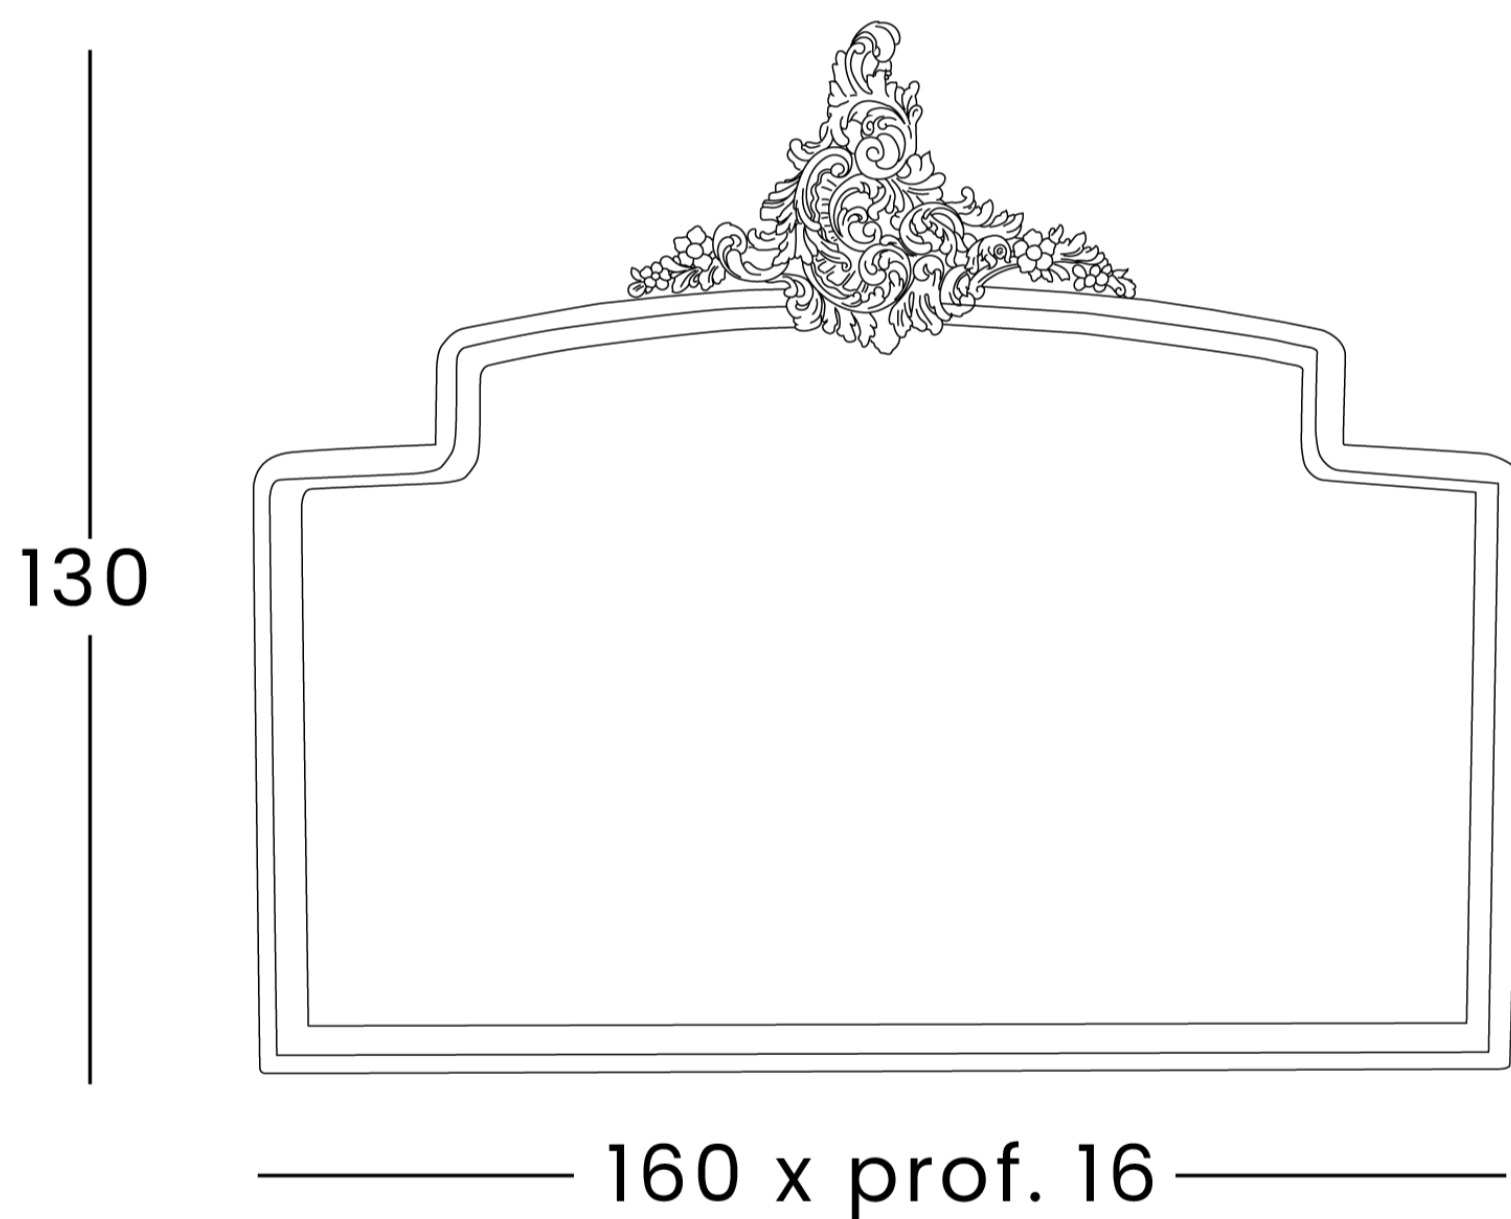

PERSEO

Art. 7824

Mirror

The mirror of the Perseo collection recalls the rigorous simple lines that characterize the whole set as well as the charming crown on top of the bed headboard. The result is an elegant mirror, simple but of great effect ideal for a luxurious bedroom. Perfect if placed above the dressing table of the collection, it gives a corner of pure class.