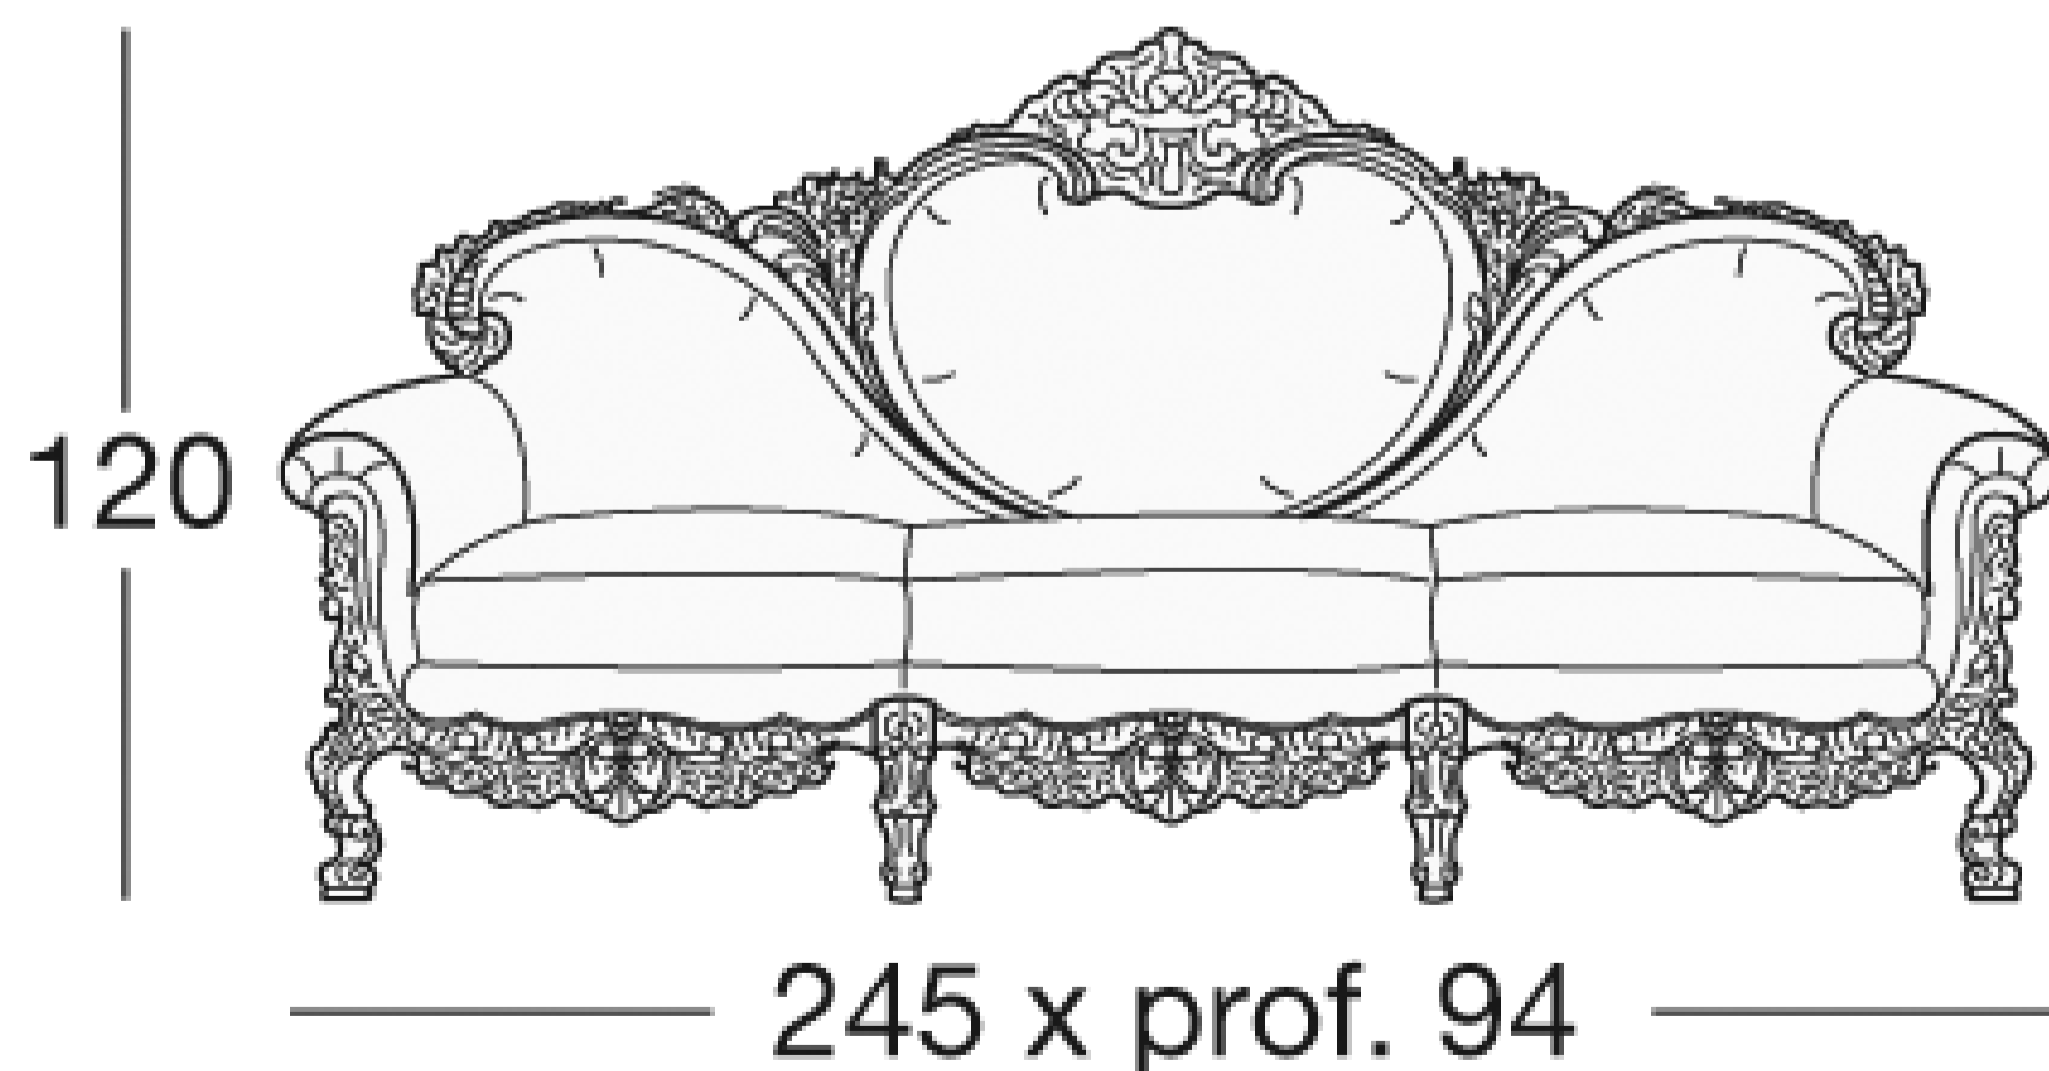

PLUTONE

Sitting room

The term Ploutōn (Πλούτων) comes from Ploutos (Πλούτος) which means rich which is the word that best distinguishes this collection and from which it takes its name.

The richness of details, friezes and sinuous volutes of this set have made it over the years a timeless classic of our company.

PLUTONE

Art. 8843

Sofa

Plutone 3-seater sofa is the example of Italian craftsmanship. 245 cm long and enriched by finely worked details this sofa is enlightened by luxe. The backrest is decorated by a particular frame that gives value to the item.