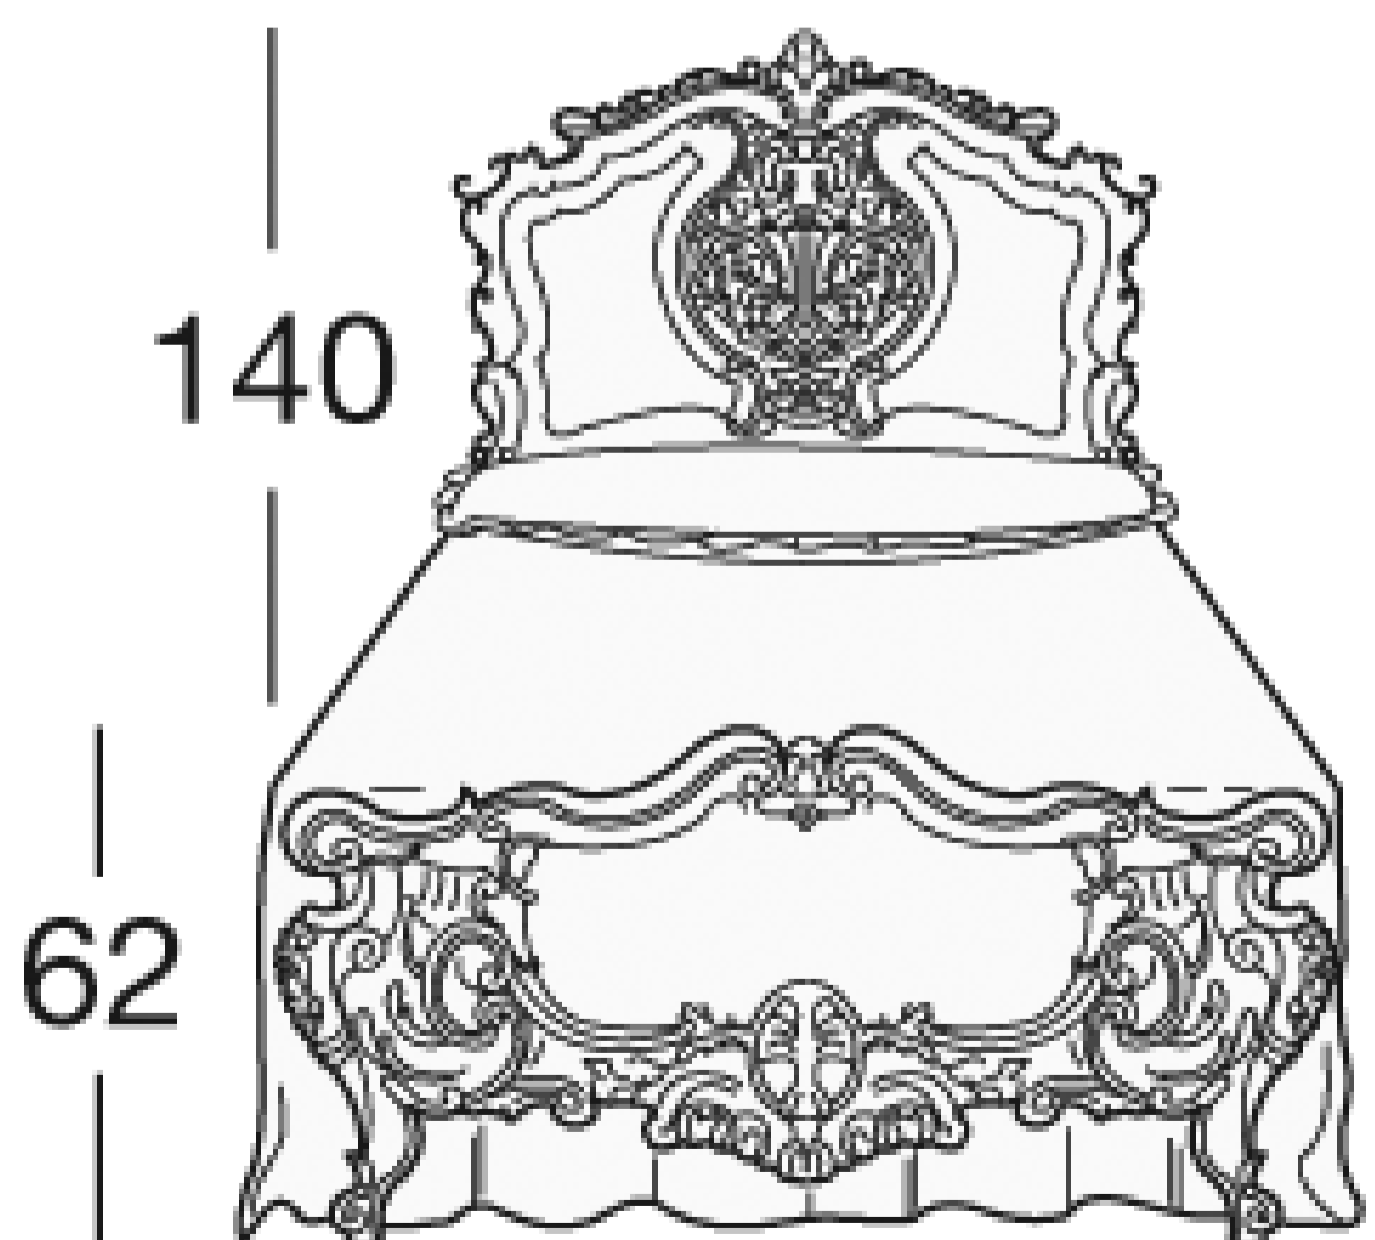

## **SELENE**

**Art. 781 - 782 - 782/I**

**Single beds**

The three single beds of the Selene collection take up the shapes and decorations of the Iride set, which could be combined beautifully in a luxurious home. The three models differ for the headboards, the beds and the footboards which can be in wood panels or tufted headboard or with upholstered bed frame according to the customer's needs.

# SELENE

Art. 708

Armchair

This small armchair is a particular and useful accessory : it is 87 cm tall, 57 cm long and 63 cm deep. A small, elegant, and functional seat is therefore the final touch of class to complete a beautiful bedroom.